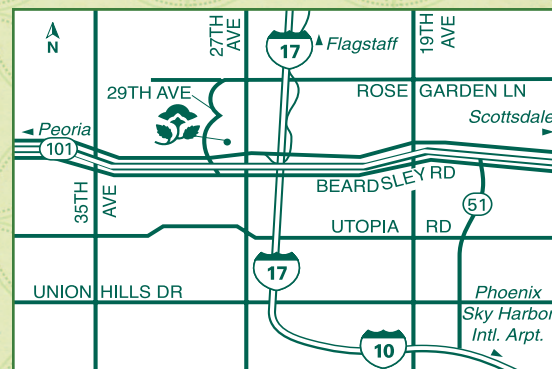

AREA ATTRACTIONS

- Peoria Sports Complex; 6 mi
- University of Phx Stadium; 15 mi
- Jobing.com Arena; 15 mi
- Reach 11 Sports Complex; 5 mi
- Victory Lane; 3 mi
- Wet N Wild Water Park; 3 mi
- Championship Golf Courses
- MMI Campus; 2 mi
- John C Lincoln Hospital; 1 blk
- Mayo Clinic; 7 mi
- Midwestern University; 5 mi
- Desert Ridge Market Place; 6 mi

C

DIRECTIONS

From Phx Sky Harbor Airport; exit 51 North and travel North to 101 West. Travel West on 101 to the 23rd Ave exit. Follow frontage road West, hotel will be on the North side.

I love this Country.™