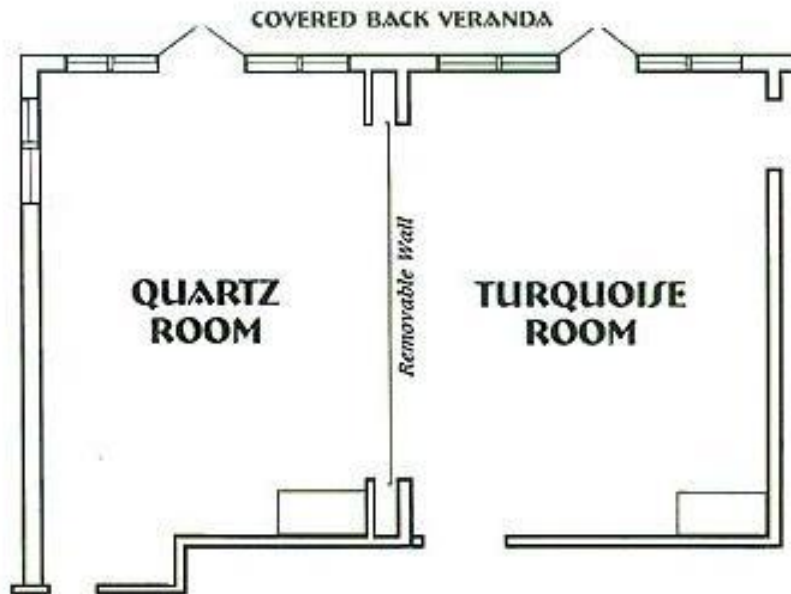

Floor Plans:

Capacity Chart:

Room	Dimensions	Sq. Ft.	Classroom	Theatre	Reception	Conference
Gold	12'x18	216	n/a	n/a	n/a	10
Turquoise*	25'x29'	725	40	55	48	42
Quartz*	25'x29'	725	40	55	48	42