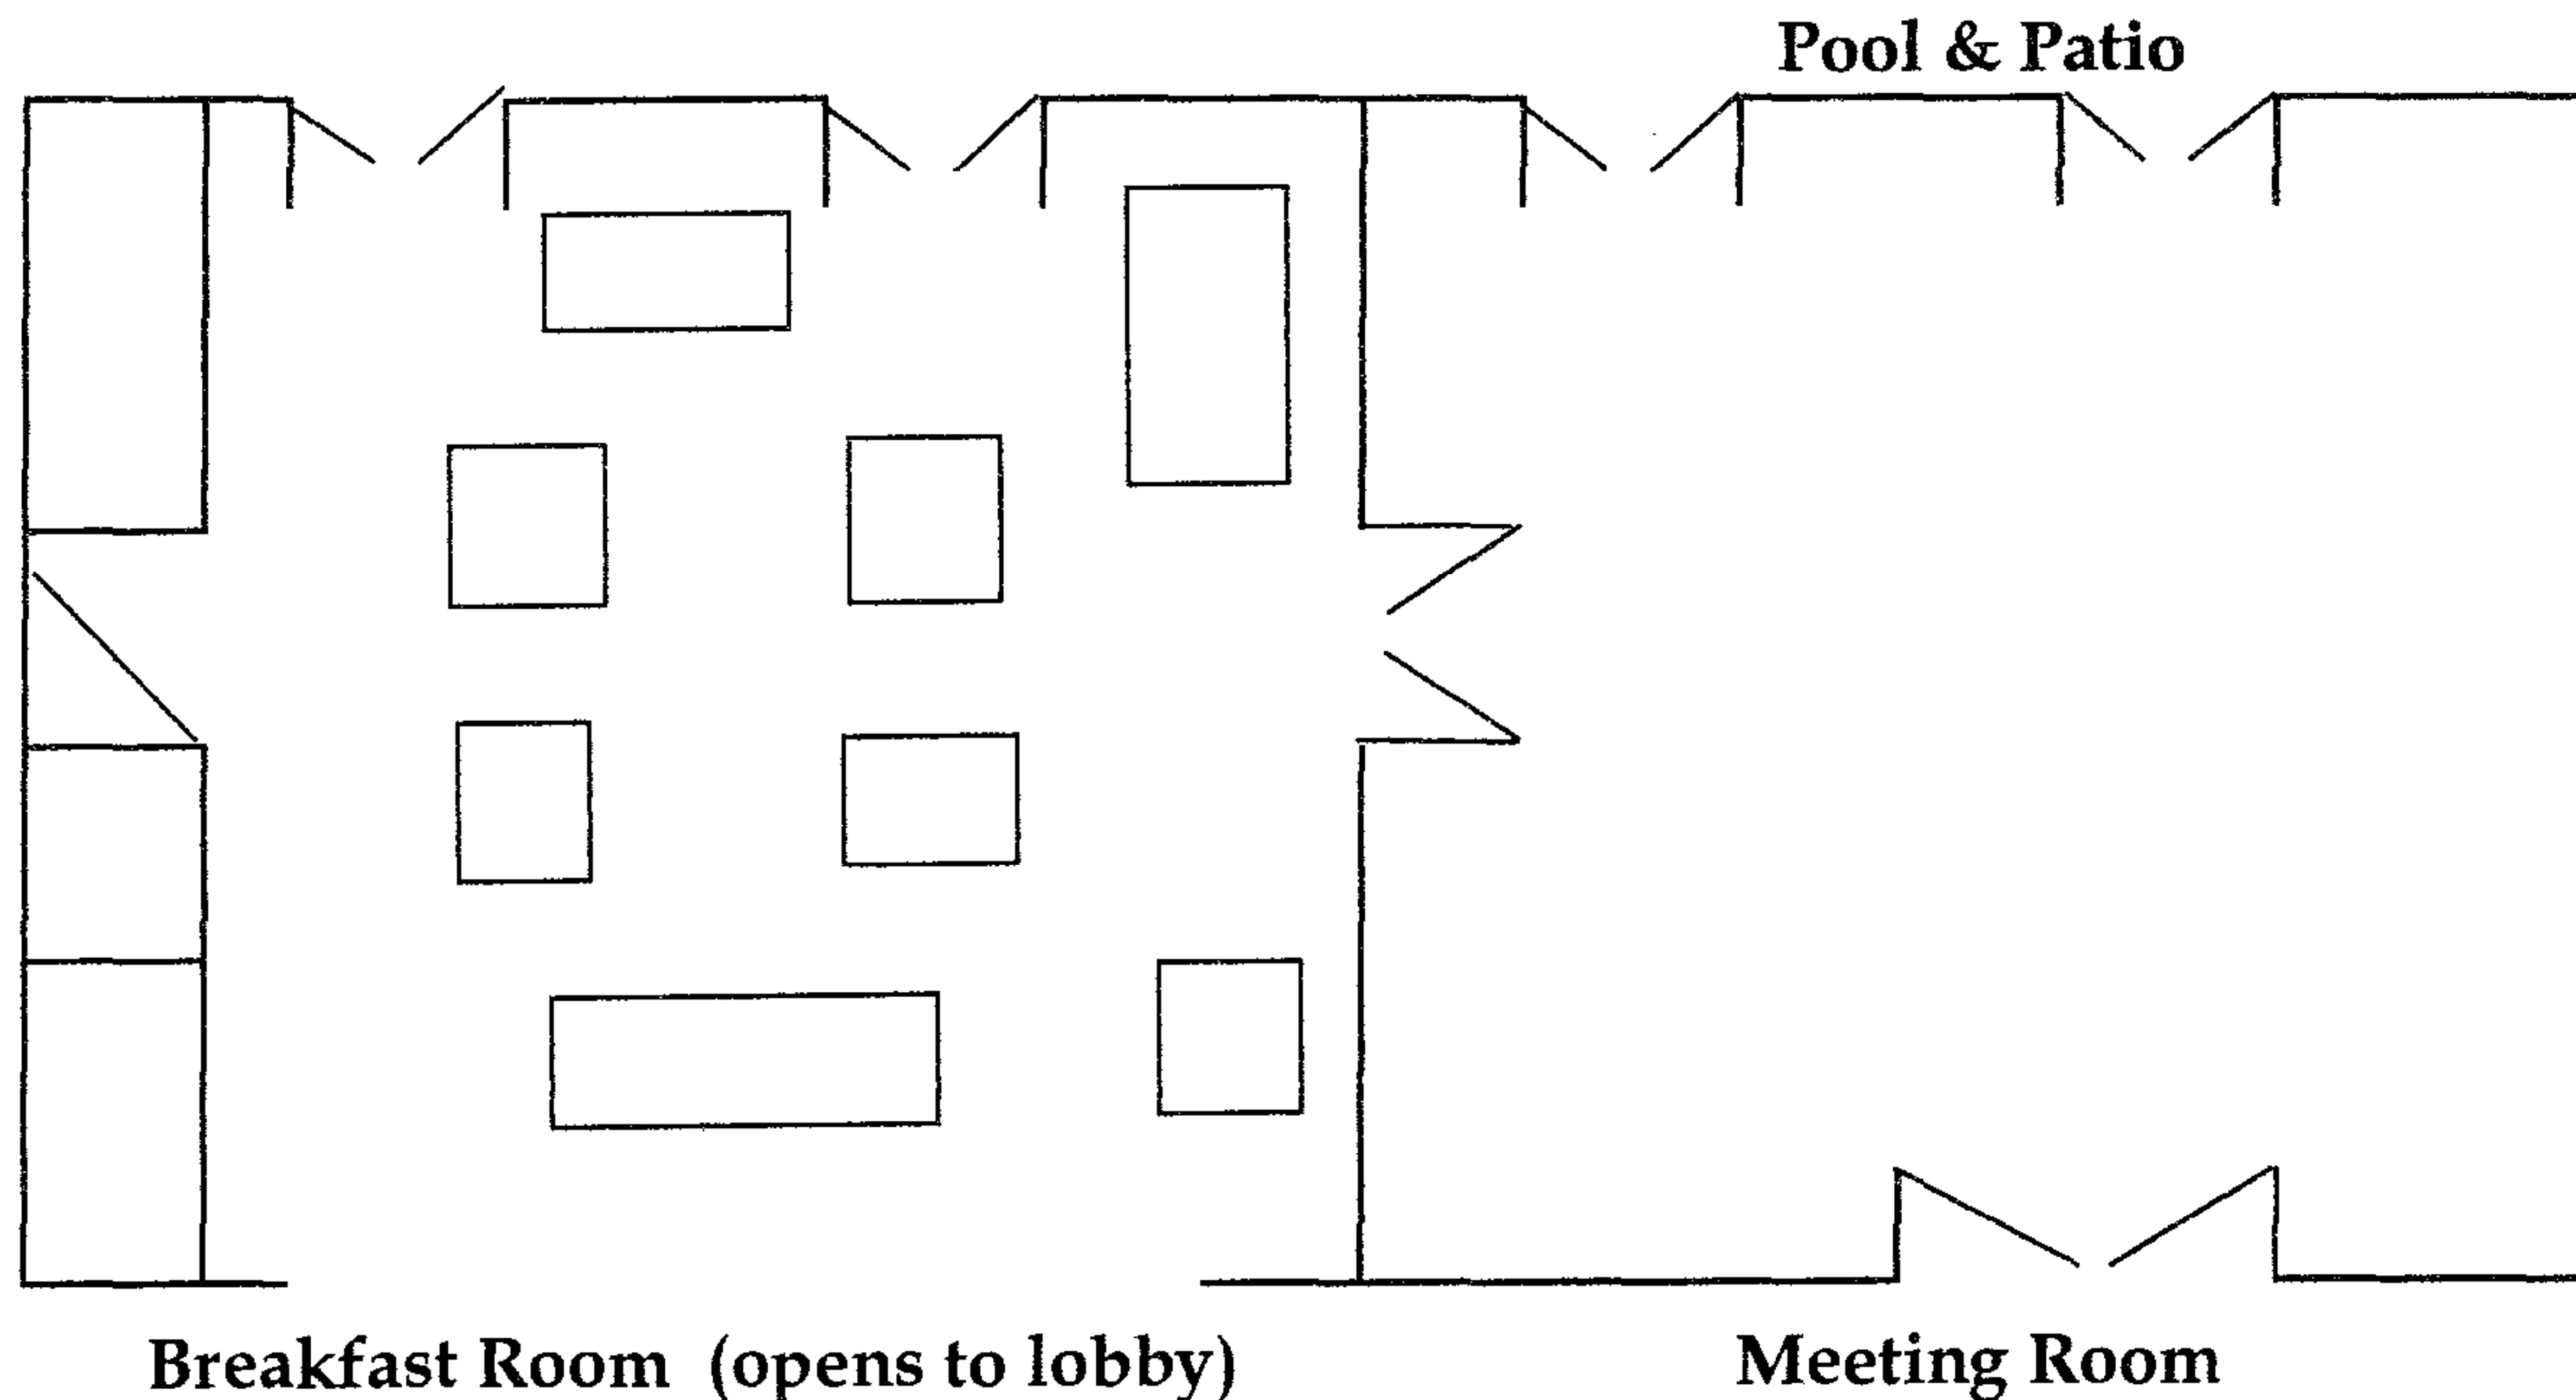

**Country Inns & Suites by Carlson
Scottsdale, AZ
The Meeting Room**

Room Name	Room Dimen.	Ceiling Height	Theater (Chairs only)	Classroom (Tables/Chairs)	Reception (Chairs Optional)	U-Shape (Tables/Chairs)
Meeting Room	22 x 24	8'	55	30	50	25
Breakfast Room	22 x 26	7'9"			30	

The Meeting Room is conveniently located on the ground floor near the lobby and restrooms, with two main entrances and French doors to patio area. Our friendly and professional staff will ensure your desired layout. For rates and availability please contact Judy Johnson, Director of Sales @ (480) 314-1200 Ext 403.