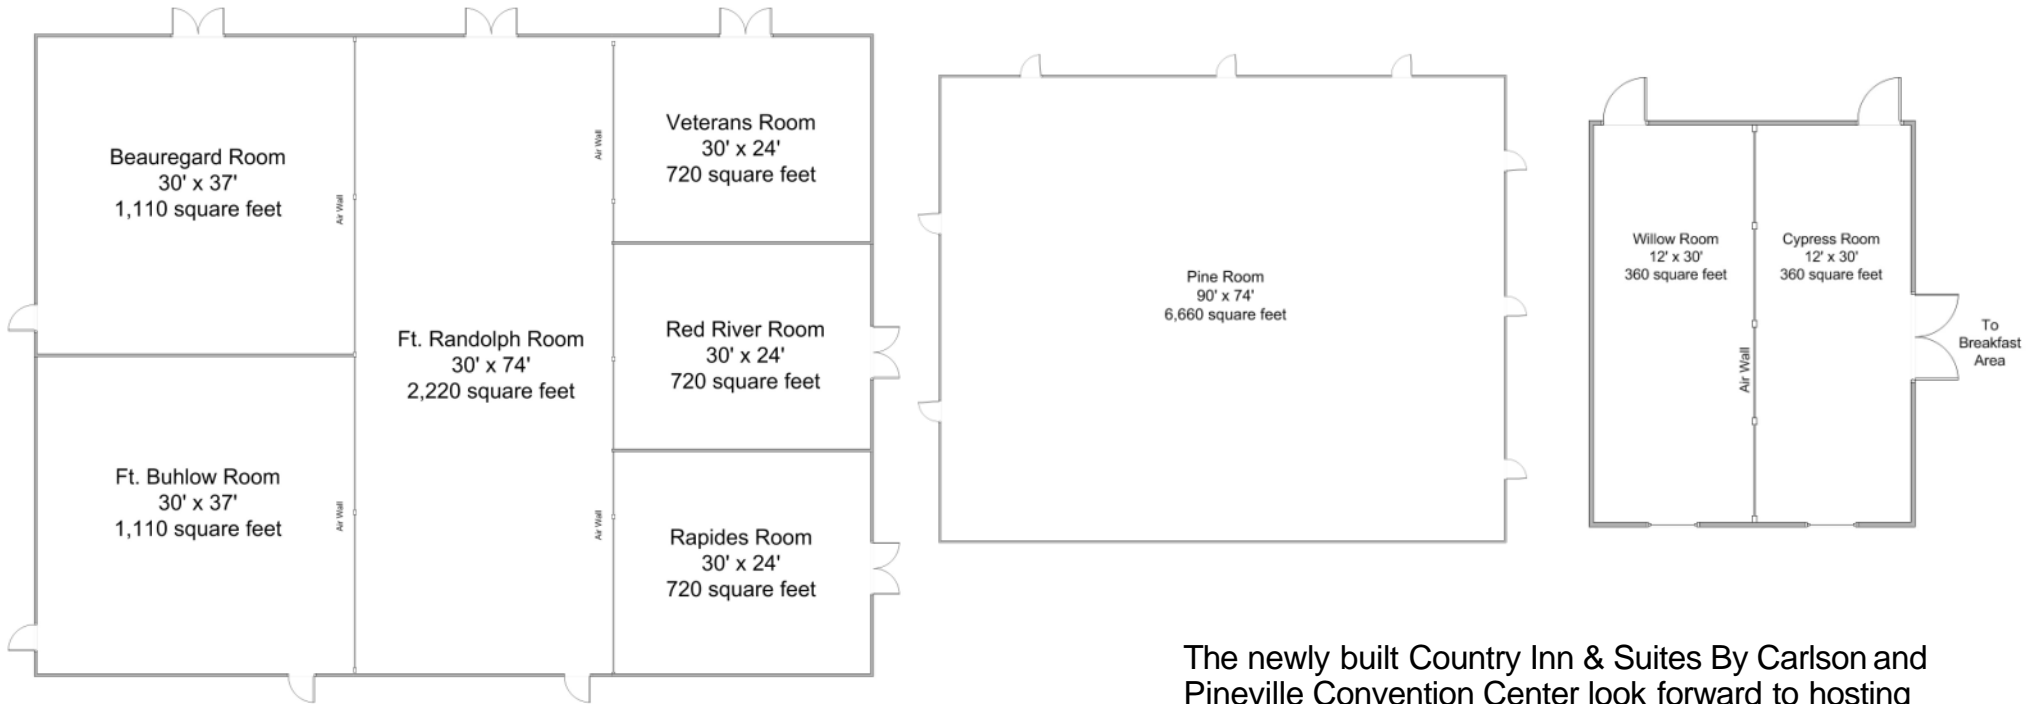

Country Inn & Suites By Carlson, Pineville, LA Pineville Convention Center Meeting Room Layouts and Capacity Information

Country Inn & Suites, Pineville's Capacity Chart

	Classroom	Conference	Round	Theater	U-Shaped
Willow Room	24	30	~	38	25
Cyprus Room	24	30	~	38	25
Willow & Cyprus Combined	48	30	~	76	50

Pineville Convention Center Capacity Chart

	Classroom	Conference	Round	Theater	U-Shaped
Beauregard Room	75	~	88	122	~
Ft. Buhlow Room	75	~	88	122	~
Ft. Randolph Room	150	~	176	244	~
Veterans Room	48	50	~	77	45
Red River Room	48	50	~	77	45
Rapides Rooms	48	50	~	77	45
Pines	425	~	500	650	~