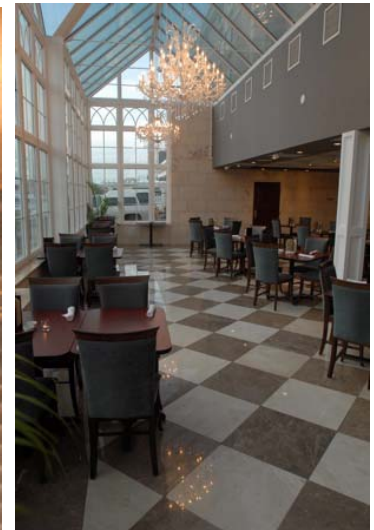

Be Our Guest.

Country Inn & Suites Bloomington West
 5120 American Blvd. West ♦ Bloomington, MN 55437

Meeting Capacity Chart

Room:	Total Sq. Ft.	Room Size	Ceiling Height	Classroom	Theater	Banquet 8-10	Reception	Conference	U-Shape	H-Square
Conservatory	1280	45.4' x 28.2'	24'	65	123	102	143	41	45	51
Whitney	350	25.4' x 14.3'	10'	18	33	28	39	11	12	14

Our NEW English Conservatory in the first commercial conservatory of its kind in the United States! This new addition offers your attendees 1280 sq. ft. of luxury featuring imported marble flooring in a unique “checker board” style, imported stone walls, a 14 foot water fall, live asian bamboo gardens, 2 over-sized marble fireplaces and 3 crystal chandeliers soaring 24 feet within our all glass conservatory! On site catering for breakfast, lunch and dinner available from our Whitney Bistro Restaurant and Onyx Bar and we feature a complete selection of audio visual equipment and complimentary wireless high speed internet access!