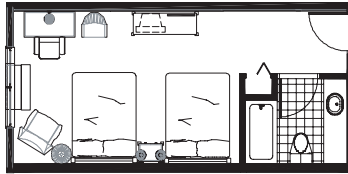

Extended Stay Suite

Spacious bedroom with extended living room includes: king-size bed, sofa sleeper, microwave, refrigerator, dining room table with four chairs, two televisions and two telephones.

A cozy stay at a comfortable price®

800-456-4000

210 Carlson Parkway N. ♦ Plymouth, MN 55447

(763) 473-3008 ♦ Fax (763) 473-9005

www.countryinns.com/plymouthmn

Guest Rooms

Deluxe Guest Rooms

Spacious guest room with two queen-size beds.

Deluxe Suite

Bedroom with adjoining living room includes: king-size bed, sofa sleeper, microwave, refrigerator, 2 televisions and 2 telephones.

Celebration Suite

Expanded living and bedroom area includes: whirlpool, king-size bed, microwave, refrigerator and wet bar.

King Studio Suite

Bedroom with adjoining living room includes: king-size bed, sofa sleeper, microwave, refrigerator, television and two telephones.

800-456-4000

210 Carlson Parkway N. ♦ Plymouth, MN 55447
(763) 473-3008 ♦ Fax (763) 473-9005
www.countryinns.com/plymouthmn