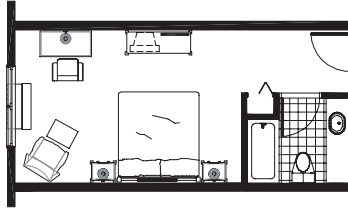

Guest Rooms

Executive King

Spacious guest room with one king-size bed and desk with ergonomic chair.

Double Queen Studio Suite

Bedroom with adjoining living room includes: two queen-size beds, sofa sleeper, microwave, refrigerator, television and two telephones.

Extended Stay Suite

Spacious bedroom with extended living room includes: king-size bed, sofa sleeper, microwave, refrigerator, dining room table with four chairs, two televisions and two telephones.

A cozy stay at a comfortable price®

Bedroom with adjoining living room includes: king-size bed, sofa sleeper, microwave, refrigerator, 2 televisions and 2 telephones.

Celebration Suite

Expanded living and bedroom area includes: whirlpool, king-size bed, microwave, refrigerator and wet bar.

King Studio Suite

Bedroom with adjoining living room includes: king-size bed, sofa sleeper, microwave, refrigerator, television and two telephones.

800-456-4000

210 Carlson Parkway N. ♦ Plymouth, MN 55447
(763) 473-3008 ♦ Fax (763) 473-9005
www.countryinns.com/plymouthmn