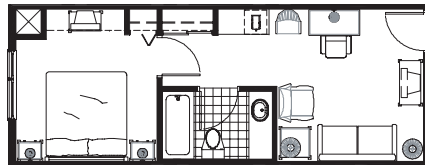

Extended Stay Suite

Spacious bedroom with extended living room includes: king-size bed, sofa sleeper, microwave, refrigerator, dining room table with four chairs, two televisions and two telephones.

A cozy stay at a comfortable price®

800-456-4000

210 Carlson Parkway N. ♦ Plymouth, MN 55447

(763) 473-3008 ♦ Fax (763) 473-9005

www.countryinns.com/plymouthmn

Guest Rooms

Deluxe Guest Rooms

Spacious guest room with two queen-size beds.

Deluxe Suite

Bedroom with adjoining living room includes: king-size bed, sofa sleeper, microwave, refrigerator, 2 televisions and 2 telephones.

Celebration Suite

Expanded living and bedroom area includes: whirlpool, king-size bed, microwave, refrigerator and wet bar.

King Studio Suite

Bedroom with adjoining living room includes: king-size bed, sofa sleeper, microwave, refrigerator, television and two telephones.

800-456-4000

210 Carlson Parkway N. ♦ Plymouth, MN 55447
(763) 473-3008 ♦ Fax (763) 473-9005
www.countryinns.com/plymouthmn