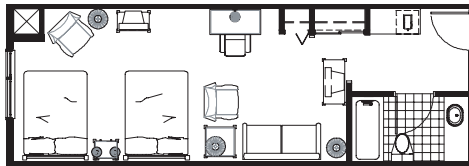

Guest Rooms

Executive King

Spacious guest room with one king-size bed and desk with ergonomic chair.

Double Queen Studio Suite

Bedroom with adjoining living room includes: two queen-size beds, sofa sleeper, microwave, refrigerator, television and two telephones.

Extended Stay Suite

Spacious bedroom with extended living room includes: king-size bed, sofa sleeper, microwave, refrigerator, dining room table with four chairs, two televisions and two telephones.

A cozy stay at a comfortable price®

Bedroom with adjoining living room includes: king-size bed, sofa sleeper, microwave, refrigerator, 2 televisions and 2 telephones.

Celebration Suite

Expanded living and bedroom area includes: whirlpool, king-size bed, microwave, refrigerator and wet bar.

King Studio Suite

Bedroom with adjoining living room includes: king-size bed, sofa sleeper, microwave, refrigerator, television and two telephones.

800-456-4000

210 Carlson Parkway N. ♦ Plymouth, MN 55447
(763) 473-3008 ♦ Fax (763) 473-9005
www.countryinns.com/plymouthmn