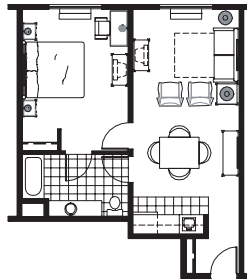

Guest Rooms

Executive King

Spacious guest room with one king-size bed and desk with ergonomic chair.

Double Queen Studio Suite

Bedroom with adjoining living room includes: two queen-size beds, sofa sleeper, microwave, refrigerator, television and two telephones.

Extended Stay Suite

Spacious bedroom with extended living room includes: king-size bed, sofa sleeper, microwave, refrigerator, dining room table with four chairs, two televisions and two telephones.

A cozy stay at a comfortable price®

Bedroom with adjoining living room includes: king-size bed, sofa sleeper, microwave, refrigerator, 2 televisions and 2 telephones.

Celebration Suite

Expanded living and bedroom area includes: whirlpool, king-size bed, microwave, refrigerator and wet bar.

King Studio Suite

Bedroom with adjoining living room includes: king-size bed, sofa sleeper, microwave, refrigerator, television and two telephones.

800-456-4000

210 Carlson Parkway N. ♦ Plymouth, MN 55447
(763) 473-3008 ♦ Fax (763) 473-9005
www.countryinns.com/plymouthmn