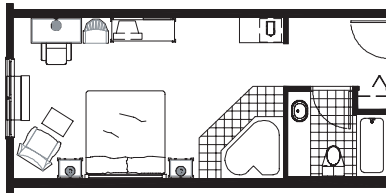

Extended Stay Suite

Spacious bedroom with extended living room includes: king-size bed, sofa sleeper, microwave, refrigerator, dining room table with four chairs, two televisions and two telephones.

A cozy stay at a comfortable price®

800-456-4000

210 Carlson Parkway N. ♦ Plymouth, MN 55447

(763) 473-3008 ♦ Fax (763) 473-9005

www.countryinns.com/plymouthmn

Guest Rooms

Deluxe Guest Rooms

Spacious guest room with two queen-size beds.

Deluxe Suite

Bedroom with adjoining living room includes: king-size bed, sofa sleeper, microwave, refrigerator, 2 televisions and 2 telephones.

Celebration Suite

Expanded living and bedroom area includes: whirlpool, king-size bed, microwave, refrigerator and wet bar.

King Studio Suite

Bedroom with adjoining living room includes: king-size bed, sofa sleeper, microwave, refrigerator, television and two telephones.

800-456-4000

210 Carlson Parkway N. ♦ Plymouth, MN 55447
(763) 473-3008 ♦ Fax (763) 473-9005
www.countryinns.com/plymouthmn