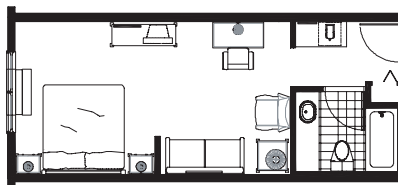

Extended Stay Suite

Spacious bedroom with extended living room includes: king-size bed, sofa sleeper, microwave, refrigerator, dining room table with four chairs, two televisions and two telephones.

A cozy stay at a comfortable price®

800-456-4000

210 Carlson Parkway N. ♦ Plymouth, MN 55447

(763) 473-3008 ♦ Fax (763) 473-9005

www.countryinns.com/plymouthmn

Guest Rooms

Deluxe Guest Rooms

Spacious guest room with two queen-size beds.

Deluxe Suite

Bedroom with adjoining living room includes: king-size bed, sofa sleeper, microwave, refrigerator, 2 televisions and 2 telephones.

Celebration Suite

Expanded living and bedroom area includes: whirlpool, king-size bed, microwave, refrigerator and wet bar.

King Studio Suite

Bedroom with adjoining living room includes: king-size bed, sofa sleeper, microwave, refrigerator, television and two telephones.

800-456-4000

210 Carlson Parkway N. ♦ Plymouth, MN 55447
(763) 473-3008 ♦ Fax (763) 473-9005
www.countryinns.com/plymouthmn