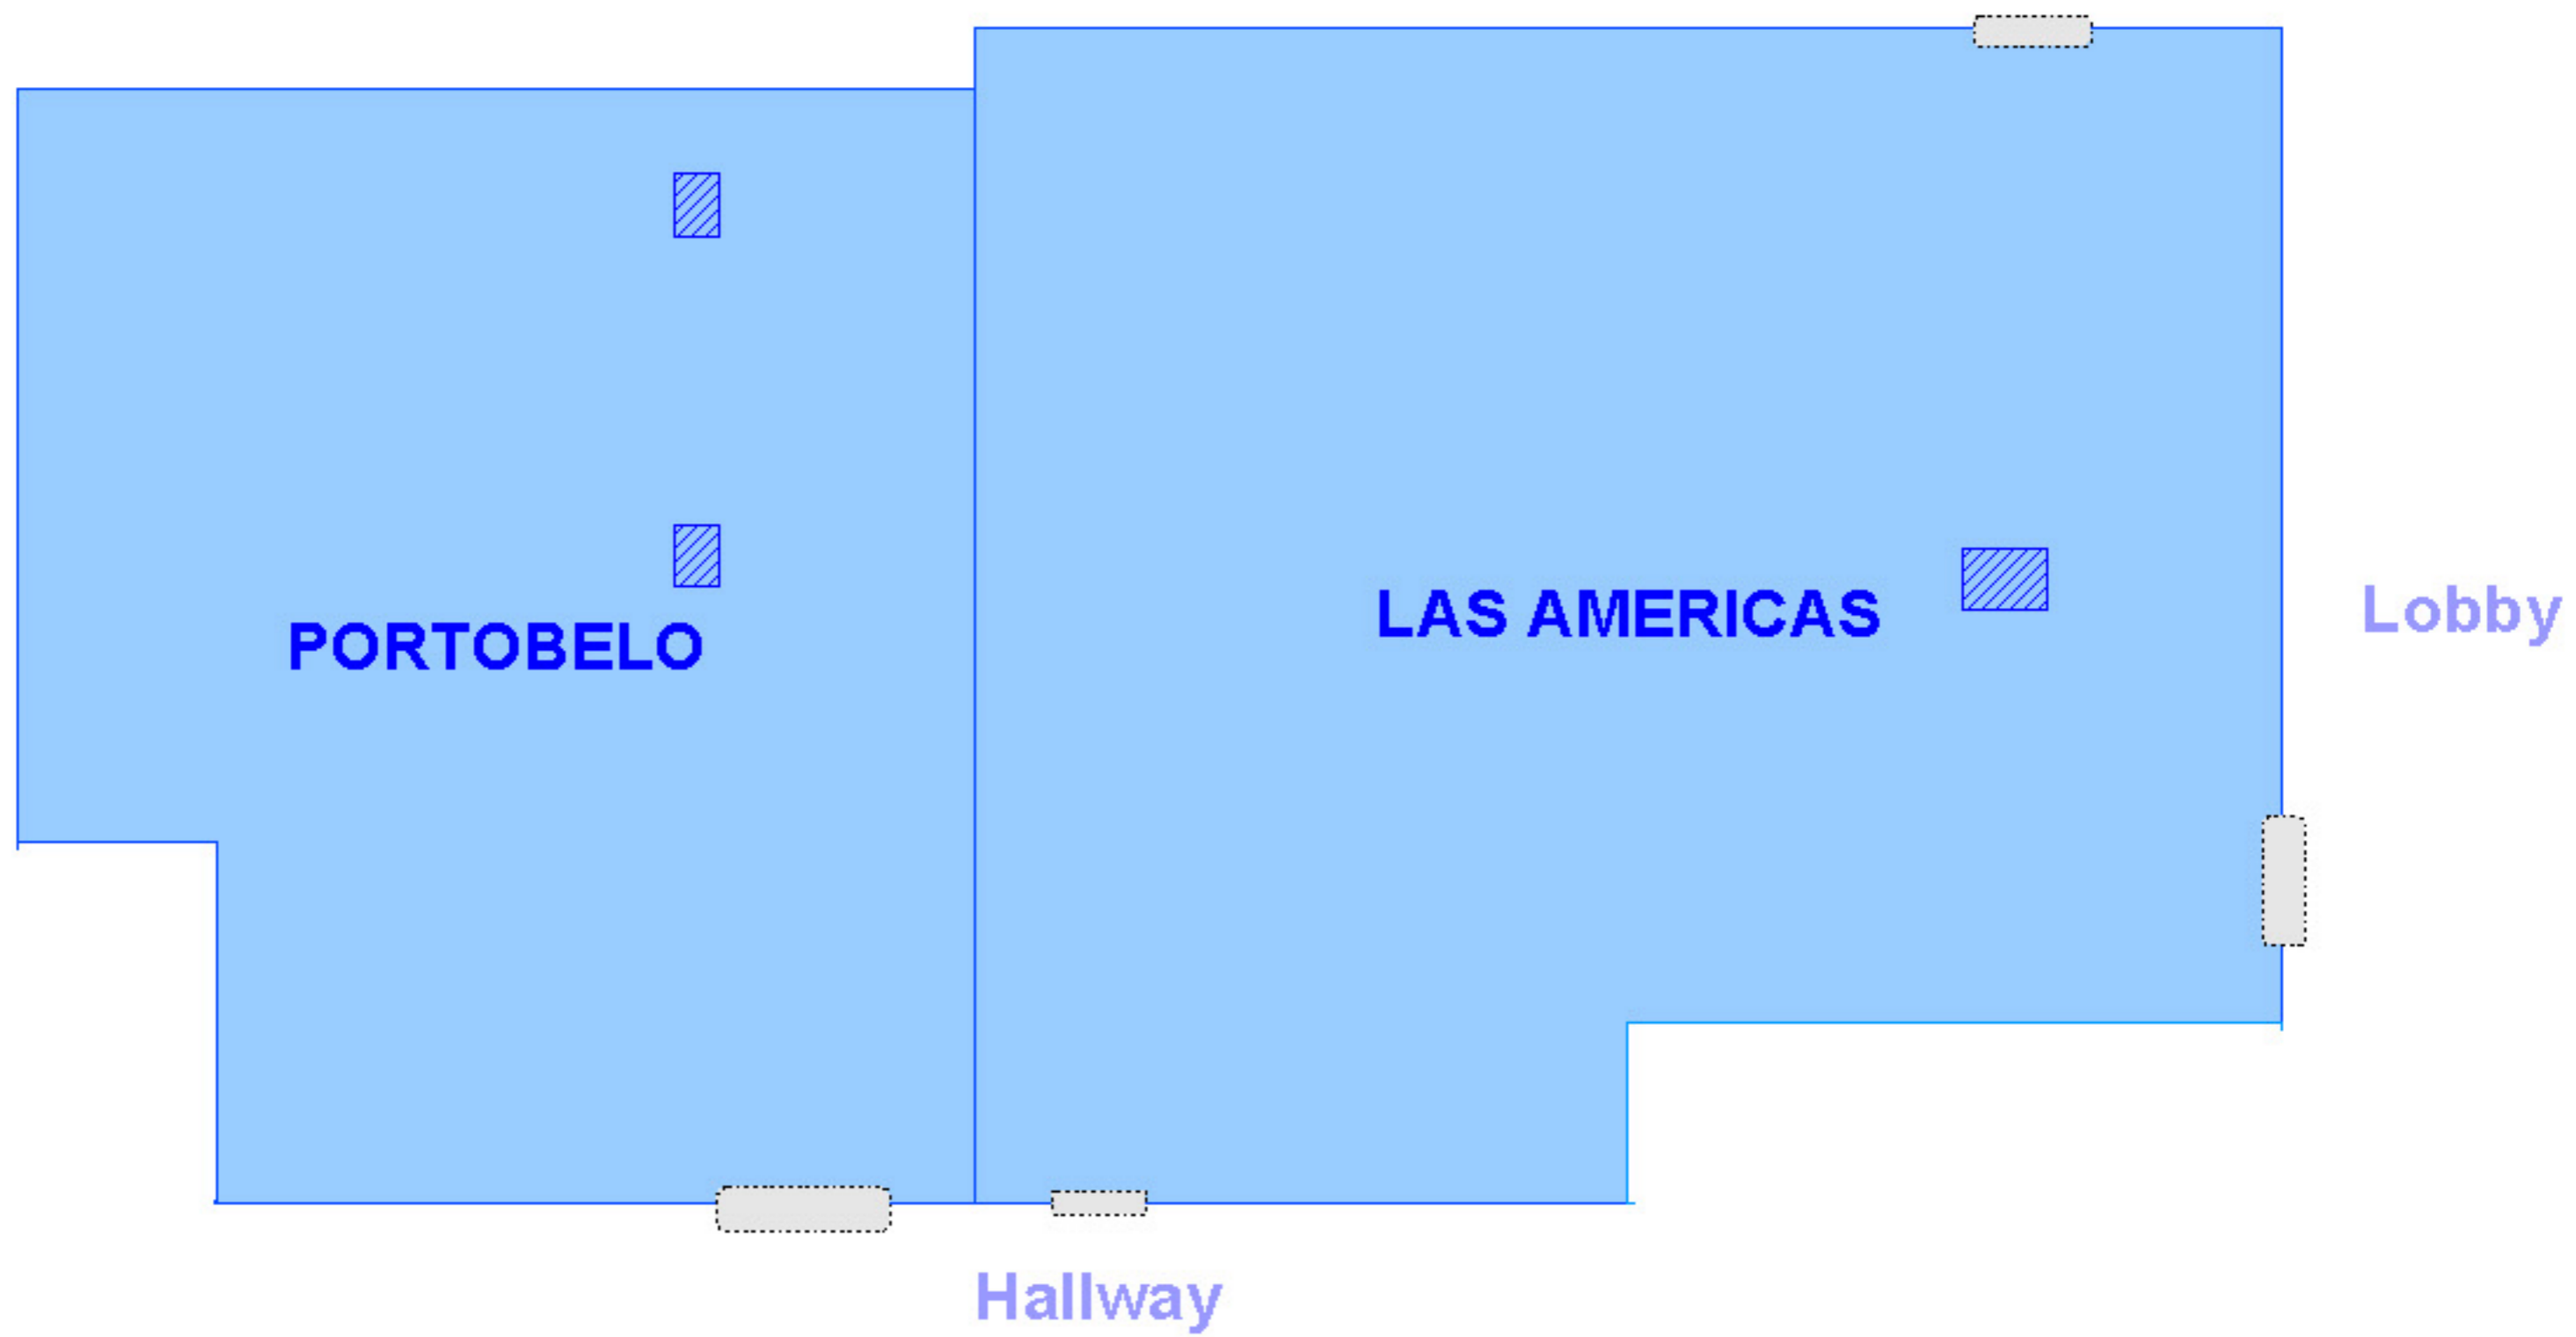

MEETING ROOMS

MEETING ROOMS	 THEATER	 IMPERIAL	 U	 CLASSROOM	 BANQUET	 COCKTAIL	 METER ²	 FEET ²	PRICE
LAS AMERICAS	175	30	40	90	120	200	198	2,130	\$250
PORTOBELLO	100	30	24	55	100	125	179	1,925	\$250
MIRAFLORES	60	25	30	35	40	65	67	726	\$150
PEDRO MIGUEL	50	20	25	25	35	55	56	601	\$150
CRISTÓBAL	60	25	30	35	40	60	58	624	\$150
BALBOA	50	20	25	25	35	60	47	506	\$150
ANCON	25	16	-	16	24	40	34	362	\$100
SWIMMING POOL	Ask	Ask	Ask	Ask	Ask	Ask	Ask	Ask	Ask

GROUND FLOOR

Swimming pool area and view of the Panama Canal

FIRST FLOOR

View of the Panama Canal