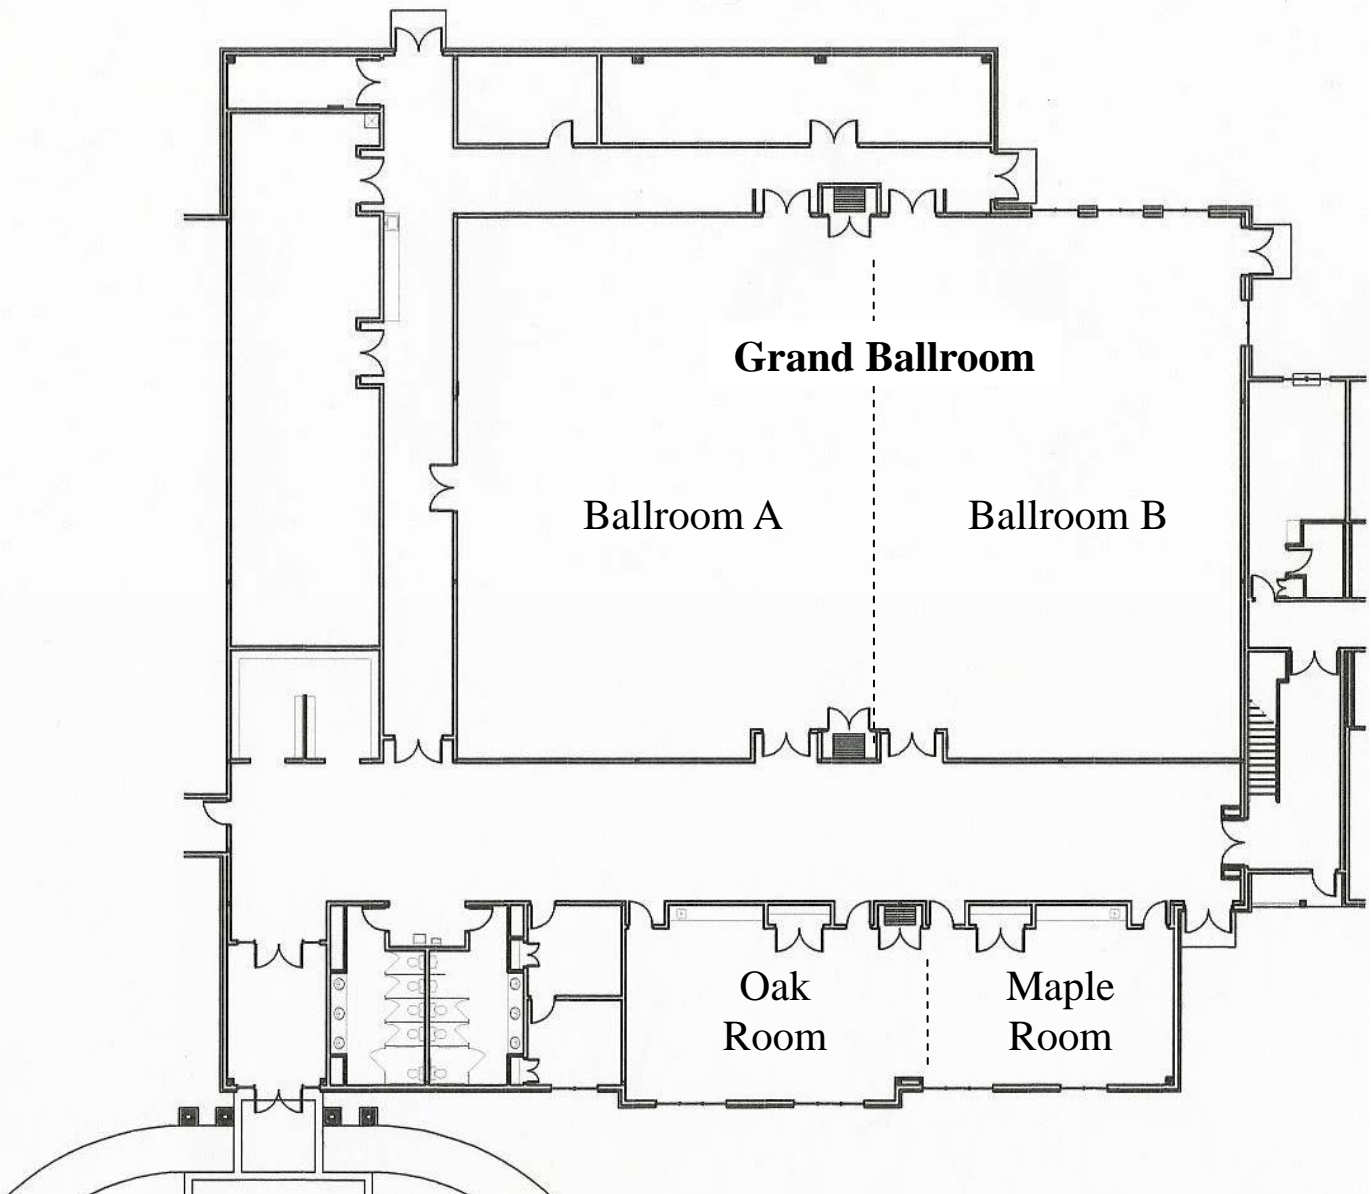

### Capacities

Room	Sq. Feet	Classroom	Theater	Rounds	U-Shape	H-Square
Oak	770	40	50	50	25	30
Maple	700	32	40	40	20	26
Oak/Maple	1470	64	100	90	N/A	N/A
Ballroom A	3500	200	350	220	N/A	N/A
Ballroom B	3500	200	350	220	N/A	N/A
Grand Ballroom	7000	380	500	400	N/A	N/A