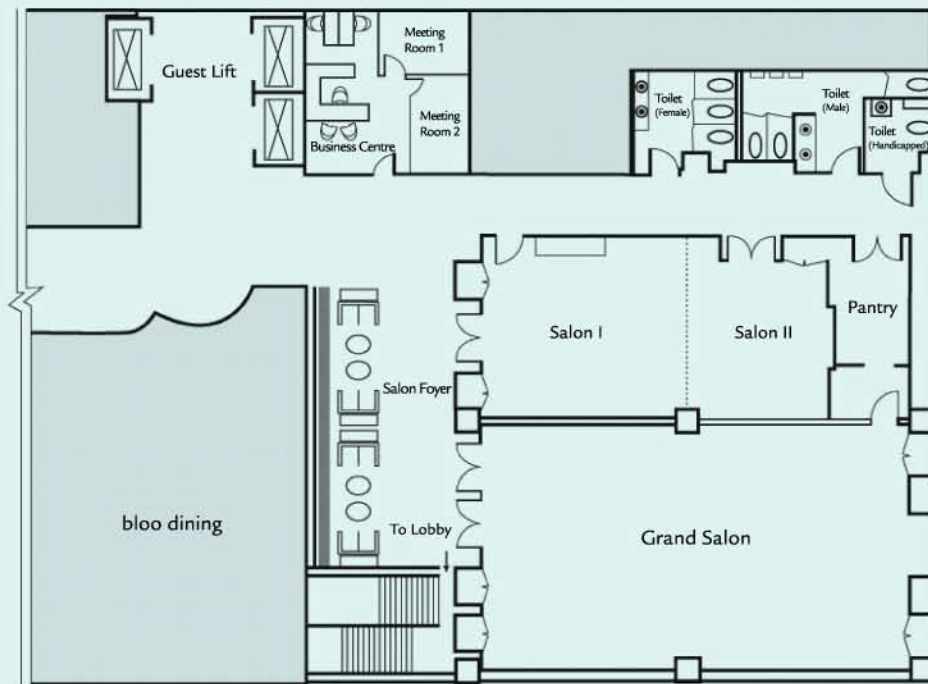

Meeting Room Capacity

Meeting Room	L x W (metres)	Height (metres)	Theatre	U-shape	Classroom	Banquet	Reception
Grand Salon	14.4 x 8	3.1	100	42	72	60	100
Salon I+II	11.4 x 8	3.1	48	27	42	24	48
Salon I	6.5 x 6.2	3.1	24	18	18	15	24
Salon II	4.9 x 4.8	3.1	18	9	12	10	18

Level Two