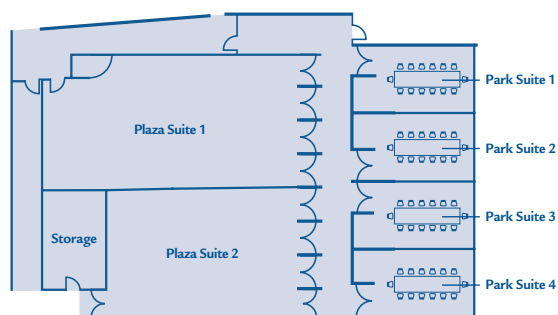

Conference and Banqueting Room Capacities

Meeting Room	L x W (metres)	Area (metres)	Theatre	Boardroom	U-shape	Classroom	Cabaret	Dinner	Dinner Dance	Reception
Ground Floor										
Plaza Suite	14.0 x 15.5	217	160			80	80	150	150	250
Plaza Suite 1	14.0 x 8.0	112	125		30	60	48	80		130
Plaza Suite 2 / Pre Function	11.3 x 7.5	85						60		100
Park Suite 1	6.4 x 4.0	25	20	12	10	15				
Park Suite 2	6.4 x 4.1	26	20	12	10	15				
Park Suite 3	6.4 x 4.1	26	20	12	10	15				
Park Suite 4	6.4 x 4.0	25	20	12	10	15				
Park Suites 1 & 2	5.4 x 8.1	44	50	24	15	30		24		50
Park Suites 3 & 4	5.4 x 8.1	44	50	24	15	30		24		50
Park Suites 1 - 3	5.4 x 12.2	66	75	36	20	45		36		75
Park Suites 1 - 4	5.4 x 16.2	87	120	48	28	60	36	48		100
First Floor										
Civic Suite 1	8.4 x 3.8	32	30	20	15					
Civic Suite 2	8.4 x 3.8	32	30	20	15					
Civic Suite 3	8.4 x 3.8	32	30	20	15					
Civic Suite 4	8.4 x 3.8	32	30	20	15					
Civic Suite 5	8.4 x 3.8	32	30	20	15					

Ground Floor

1st Floor

Meetings and Events

Meeting facilities include

- 2 large function rooms
- 9 fully flexible meeting rooms
- State-of-the-art audiovisual & technical equipment
- High specification intelligent lighting
- Air-conditioning
- Ideal for conferences, banquets & exhibitions as well as private parties & intimate dinners
- Wireless and seamless high speed Internet access