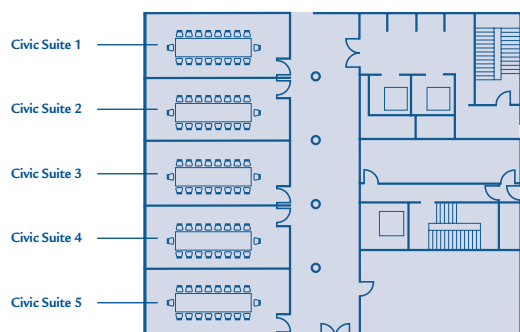

Restaurants and Bars

- Park Plaza Cardiff will offer an exclusive brasserie restaurant serving International cuisine in a sophisticated yet relaxed setting
- A wide selection of drinks, including an extensive wine list, will be available in the hotel bar, plus a tempting display of light snacks
- 24-hour room service

Conference and Banqueting Room Capacities

Meeting Room	L x W (metres)	Area (metres)	Theatre	Boardroom	U-shape	Classroom	Cabaret	Dinner	Dinner Dance	Reception
Ground Floor										
Plaza Suite	14.0 x 15.5	217	160			80	80	150	150	250
Plaza Suite 1	14.0 x 8.0	112	125		30	60	48	80		130
Plaza Suite 2 / Pre Function	11.3 x 7.5	85						60		100
Park Suite 1	6.4 x 4.0	25	20	12	10	15				
Park Suite 2	6.4 x 4.1	26	20	12	10	15				
Park Suite 3	6.4 x 4.1	26	20	12	10	15				
Park Suite 4	6.4 x 4.0	25	20	12	10	15				
Park Suites 1 & 2	5.4 x 8.1	44	50	24	15	30		24		50
Park Suites 3 & 4	5.4 x 8.1	44	50	24	15	30		24		50
Park Suites 1 - 3	5.4 x 12.2	66	75	36	20	45		36		75
Park Suites 1 - 4	5.4 x 16.2	87	120	48	28	60	36	48		100
First Floor										
Civic Suite 1	8.4 x 3.8	32	30	20	15					
Civic Suite 2	8.4 x 3.8	32	30	20	15					
Civic Suite 3	8.4 x 3.8	32	30	20	15					
Civic Suite 4	8.4 x 3.8	32	30	20	15					
Civic Suite 5	8.4 x 3.8	32	30	20	15					

Ground Floor

1st Floor

Meetings and Events

Meeting facilities include

- 2 large function rooms
- 9 fully flexible meeting rooms
- State-of-the-art audiovisual & technical equipment
- High specification intelligent lighting
- Air-conditioning
- Ideal for conferences, banquets & exhibitions as well as private parties & intimate dinners
- Wireless and seamless high speed Internet access