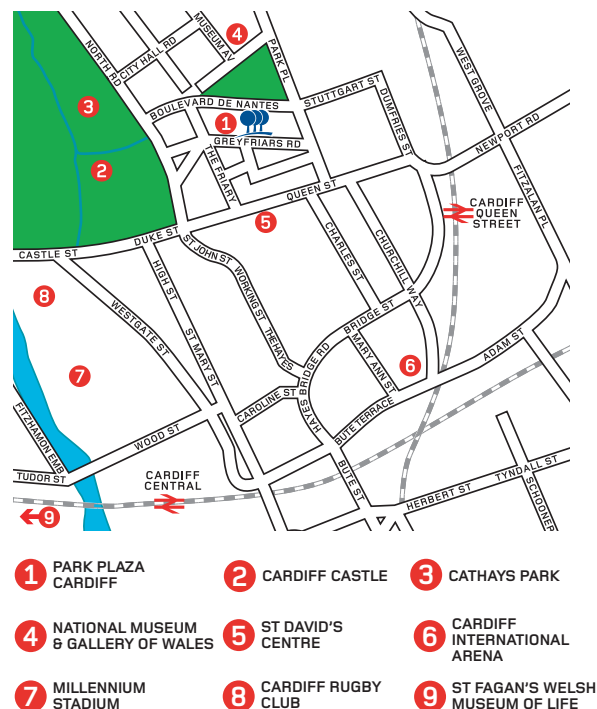

Fact Sheet | Park Plaza – Cardiff (opening February 2005)

Location

- Situated on Greyfriars Road in Central Cardiff, near the mainline rail station and the city centre. The hotel is within walking distance of some of Cardiff's most historic sites including Cardiff Castle, the Millennium Stadium, The New Theatre and several museums

Cardiff International Airport

- The international airport for Wales, Cardiff International Airport is easily accessible from the hotel, just a 20-minute car ride away

Bristol International Airport

- The airport is only 1 hour by car and approximately 1 hour and 45 minutes by rail

Area Attractions

Located within easy reach of some of Cardiff's main tourist attractions:

- Cathays Park
- Cardiff Castle
- National Museum & Gallery of Wales
- Millennium Stadium
- Cardiff International Arena
- Cardiff Bay
- Cosmeston Lakes & Medieval Village
- Llandaff Cathedral
- Welsh Hawking Centre
- St Fagan's Welsh Museum of Life
- Techniquist