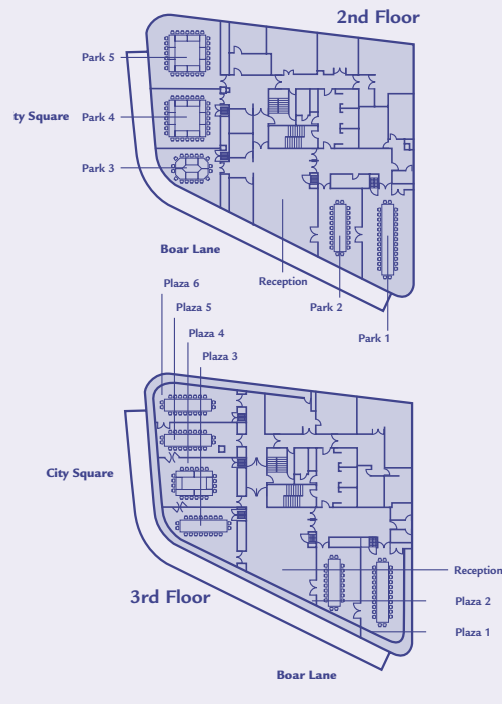

Meetings & Events

Name	Dimensions m ²	H/L/W m	Theatre	Boardroom	U-Shape	Classroom	Cabaret	Banquet	Dinner Dance
Park Floor									
Park 1	82	2.2 x 4.5 x 6.7	65	26	22	30	35	55	-
Park 2	53	2.2 x 9.1 x 5.7	40	16	20	20	28	44	-
Park 3	43	2.2 x 7.9 x 5.9	24	10	10	12	16	30	-
Park 4	60	2.2 x 8.4 x 7.2	50	22	18	25	28	50	-
Park 5	80	2.2 x 8.9 x 9.7	65	24	20	32	35	55	-
Park 1-2	135	2.2 x 11.5 x 12.5	120	40	-	50	54	100	65
Park 3-4	103	2.2 x 8.2 x 13.1	95	32	28	35	42	80	-
Park 3-5	183	2.2 x 8.4 x 22.3	200	-	-	70	100	200	160
Park 4-5	140	2.2 x 8.5 x 16.3	120	-	40	58	62	100	65
Third Floor									
Plaza 1	63	2.2 x 11 x 5.9	65	26	22	30	35	55	-
Plaza 2	48	2.2 x 8.5 x 5.5	40	16	20	20	28	44	-
Plaza 3	45	2.2 x 9.3 x 6.4	16	12	8	8	16	22	-
Plaza 4	63	2.2 x 9.4 x 5.7	50	22	18	25	28	50	-
Plaza 5	44	2.2 x 9.2 x 4.4	30	22	18	12	15	30	-
Plaza 6	48	2.2 x 9.5 x 4.5	24	16	10	12	14	22	-
Plaza 1-2	111	2.2 x 9.2 x 11.2	120	40	-	50	54	100	65
Plaza 3-6	200	2.2 x 9.3 x 20.98	200	-	-	32	100	200	160
Plaza 3-4	108	2.2 x 9.3 x 12.05	85	34	28	40	44	70	-
Plaza 3-5	108	2.2 x 9.3 x 16.45	100	-	-	24	65	110	-
Plaza 4-5	107	2.2 x 9.3 x 10.01	100	40	35	45	45	75	-
Plaza 5-6	92	2.2 x 9.3 x 8.9	75	32	26	65	35	55	-
Plaza 4-6	155	2.2 x 9.3 x 14.6	100	-	-	50	56	100	80

Meeting facilities include

The hotel offers 11 meeting rooms over 2 dedicated floors. Accommodating up to 200 guests, Park Plaza Leeds's meeting facilities – all with neutral décor and natural daylight – are ideal for any event including meetings, conferences and weddings.