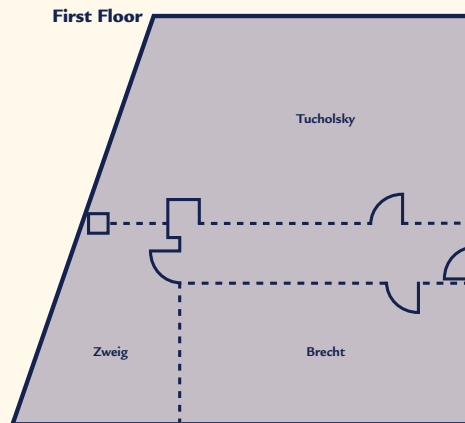

Meetings & Events

Name	Dimensions	Height	Theatre	Boardroom	U-Shape	Classroom	Cabaret	Banquet	Dinner Dance	Reception
Zweig	5 x 2.7m	2.8m	8	0	0	6	6	8	8	10
Brecht	8 x 3.3m	2.8m	25	8	15	12	12	16	16	20
Tucholsky	5.4 x 8m	2.8m	40	14	26	27	22	32	28	40
Zweig & Brecht	12.2 x 3.5m	2.8m	32	12	20	27	18	24	24	30
Brecht & Tucholsky	10.8 x 8.1m	2.8m	80	24	35	55	42	64	48	70
Zweig, Brecht & Tucholsky	10.8 x 12.2m	2.8m	100	30	35	60	48	48	64	80

Meeting facilities include

The hotel boasts modern function space accommodating up to 100 delegates theatre style and 64 for a private dining celebration. Each suite is neutrally decorated and fully air-conditioned, boasting natural daylight as well as on site audiovisual and technical equipment.

Restaurants & Bars

The hotel's 'Fontane' restaurant is situated on the first floor serving a hearty morning breakfast each day. The new MIX Espresso Gourmet Café and Restaurant is available on the ground floor for all day dining and a large array of wines by the glass and local beers. In-room dining is also available.