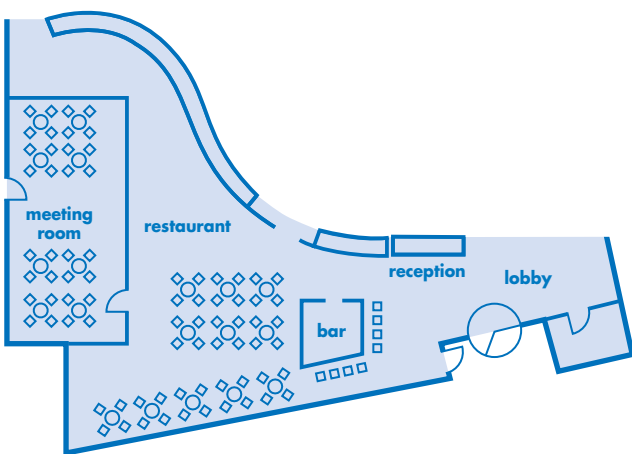

bar

- national and international drinks combined with light snacks

conference & banqueting room capacities

meeting room	l x w	height (metres)	theatre	boardroom (max)	u-shape	classroom	cabaret	dinner (incl. factory)	dinner dance (incl. factory)	reception (incl. factory)
meeting room	52 sqm	3,5	50	24	22	24	24	32 - 125	125	200

exterior and interior

meetings and events

ground floor

meeting facilities include

- flexible meeting room
- natural daylight

lietzenburger strasse 85,
d-10719, berlin, germany.
t: +49 (0) 30 88 7777-0
f: +49 (0) 30 88 7777-777
www.artotels.com