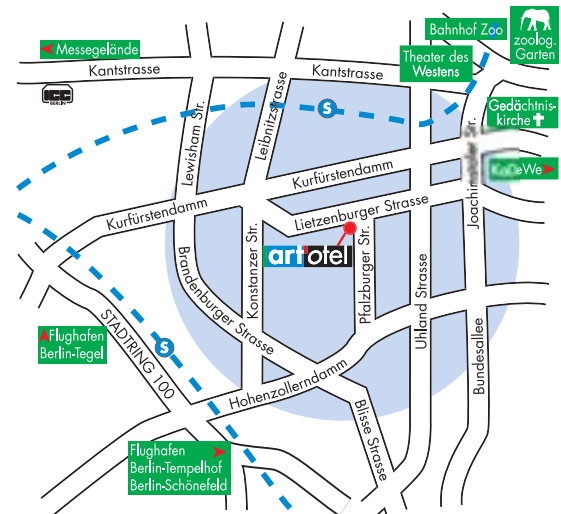

berlin city center west

artotel

A Warhol

exhibition

fact sheet | art'otel – berlin city center west

location

- perfectly located in the heart of the city centre, close to the central station & the zoologischer garten
- 10 km to airport berlin-tegel (txl)
- from the airport take bus 109, stop at bleibtreu strasse
- 6 km to airport berlin-tempelhof (thf)
- from the airport take bus 119, stop at bleibtreu strasse
- 19 km to airport berlin-schönefeld (sxf)
- from airport schönefeld take train s9 to berlin zoologischer garten
- taxi stop opposite the hotel

area attractions

located within walking distance of many of berlin's main attractions such as:

- kaiser wilhelm gedächtniskirche

- europa centre
- zoologischer garten
- kurfürstendamm
- kadewe
- tiergarten
- berliner dom
- schloss charlottenburg
- theater des westens
- brandenburger tor
- international conference centre
- reichstag
- friedrichstrasse
- checkpoint charlie
- staatsoper unter den linden
- kulturforum
- fernsehturm