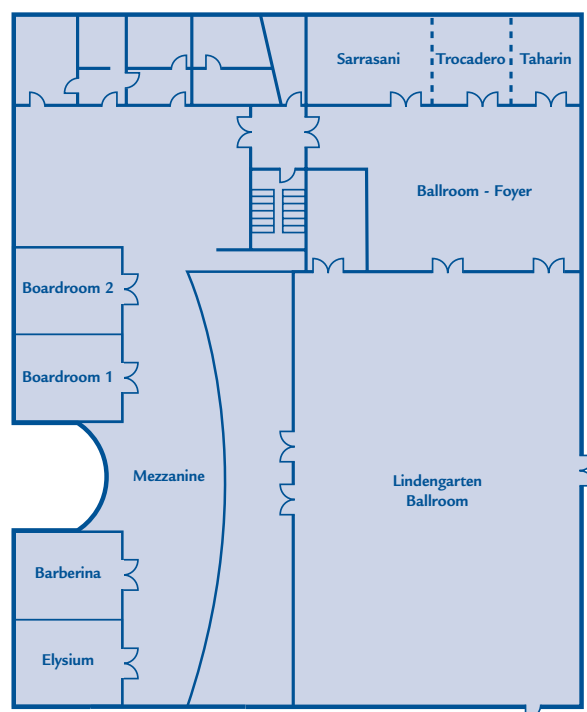

Conference & Banqueting Room Capacities

Meeting Room	L x W x H (metres)	Sqm	Theatre	Parliament	Classroom	Reception	U-Shape	Cabaret (Rounds of 8)
Lindengarten	25x20x10	500	450	330	330	450	80	330
Taharin	3.9x6.2x3.45	24	20	12	12	20	14	16
Trocadero	7.8x6.2x3.45	48	40	30	30	40	22	40
Sarrasani	8.8x6.2x3.45	54	40	30	30	40	22	40
Taharin / Trocadero / Sarrasani	20.5x6.2x3.45	127	100	72	72	100	70	96
Elysium	8x5x2.71	40	32	20	20	35	18	32
Barberina	8x5x2.71	40	32	20	20	35	18	32
Elysium / Barberina	16x5x2.71	80	64	40	40	64	36	64
Boardroom 1	8.4x5x2.71	42	34	16	16	34	18	32
Boardroom 2	8.4x5x2.71	42	34	16	16	34	18	32

Meetings and Events

Ground Floor / Mezzanine