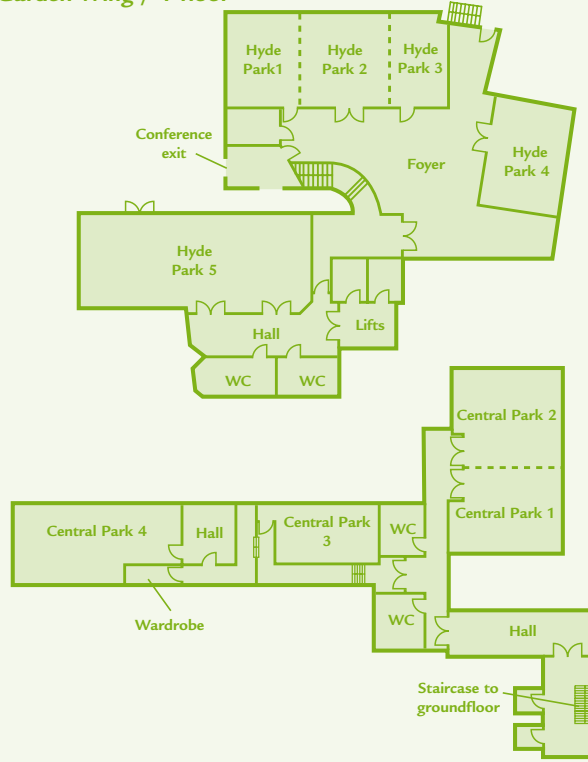

Meetings & Events

Name	Dimensions	Total m ²	Height	Theatre	Boardroom	U-Shape	Classroom	Banquet	Cabaret
Vondelpark 1	3.66 x 3.99m	14.6	2.29	-	5	-	-	-	-
Vondelpark 2	9.92 x 7.10m	70.4	2.75	40	22	18	30	70	30
Vondelpark Pre-function space	4.78 x 7.25m	34.7	2.75	-	-	-	-	-	-
Central Park 1	7.5 x 9m	67.5	2.75	40	20	16	24	30	40
Central Park 2	7.5 x 9m	67.5	2.75	40	20	16	24	30	40
Central Park 1 & 2	15 x 9m	135	2.75	80	40	36	50	70	50
Central Park 3	6.5 x 4m	26	2.75	-	8	-	-	-	-
Central Park 4	13.5 x 6m	81	2.75	-	16	-	-	-	-
Hyde Park 1	5.5 x 6.5m	35.8	2.75	30	16	12	18	24	20
Hyde Park 2	7 x 6.5m	45.5	2.75	45	20	16	32	40	26
Hyde Park 1 & 2	12.5 x 6.5m	81.3	2.75	80	40	36	48	56	48
Hyde Park 1, 2 & 3	17.5 x 6.5m	113.8	2.75	110	50	46	70	80	70
Hyde Park 2 & 3	11.5 x 6.5m	74.8	2.75	70	32	28	40	56	30
Hyde Park 3	4.5 x 6.5m	29.3	2.75	30	12	8	12	16	-
Hyde Park 4	8 x 6.5m	52	2.75	35	18	16	24	24	18
Hyde Park 5	17 x 7.5m	127.5	2.75	130	56	46	70	80	70

Meeting facilities include

Park Plaza Victoria Amsterdam is the ideal venue for business meetings and private celebrations, offering neutral function space that can accommodate up to 150 delegates.

The hotel also boasts several syndicate suites, a boardroom, luxurious private dining room and an onsite business centre. Wi-Fi connectivity is available throughout the hotel and due to its proximity to local attractions and tours, is a great incentive destination.

Garden Wing /-1 floor

Restaurants & Bars

Seasons Garden Restaurant, Park Plaza Brasserie and the hotel's Lobby Lounge Bar have been beautifully refurbished offering a range of refreshments from light snacks to à la carte menus and private dining. Cocktails, fine wines and beers can be enjoyed in the sophisticated ambience of the Lobby Lounge Bar or Vic's Bar, the ideal meeting place to start or end your day in the city. Room service is also available from 07.00 – 23.00 hrs.