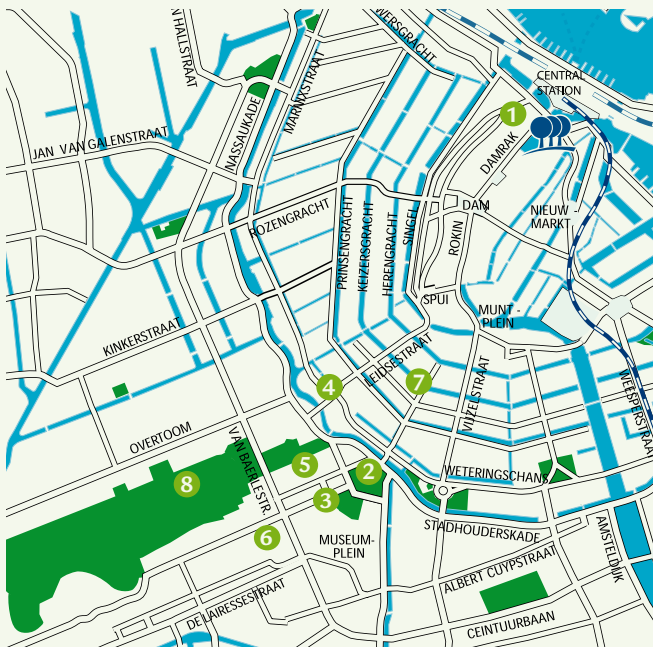

Park Plaza Victoria Amsterdam

The iconic Park Plaza Victoria Amsterdam, one of the oldest hotels in the city, stands opposite the impressive Central Station - a prime location from which to explore the busy Dutch metropolis. The hotel boasts stylish and spacious accommodation, extensive function space and several dining and leisure options.

Location

- Park Plaza Victoria Amsterdam is a landmark in the heart of the bustling shopping and business centre, close to Dam Square, Royal Palace and countless places of interest
- Opposite Amsterdam Central Station, terminal for train, bus, tram, underground and water taxi
- Park Plaza Victoria Amsterdam is easily accessible with direct train service from Amsterdam Schiphol Airport. Trains run every 15 minutes and journey time is approximately 15 minutes

- | | | |
|---------------------------------|--------------------|------------------------------------|
| 1 PARK PLAZA VICTORIA AMSTERDAM | 4 LEIDSEPLEIN | 7 ANTIQUES AND ART GALLERIES |
| 2 RIJKSMUSEUM | 5 P.C. HOOFDSTRAAT | 8 PARK PLAZA VONDELPARK, AMSTERDAM |
| 3 VAN GOGH MUSEUM | 6 CONCERT HALL | |