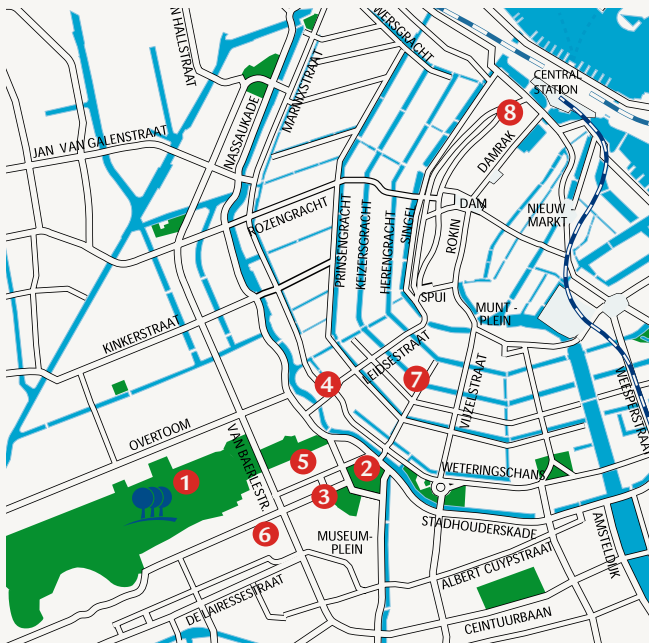

Park Plaza Vondelpark, Amsterdam

Park Plaza Vondelpark, Amsterdam, situated in one of the most picturesque areas of the city and adjacent to Amsterdam's famous Vondelpark, offers modern accommodation – recently renovated – excellent function space, breakfast restaurant and a traditional Dutch bar with a private outdoor terrace.

Location

- Park Plaza Vondelpark, Amsterdam occupies a prime location in one of the city's most exclusive districts. Just minutes from the city centre, this highly sought-after area is home to some of Amsterdam's most prestigious boutiques, restaurants and private residences as the city's museum and financial districts are just around the corner
- The hotel is near the popular Rijksmuseum, Van Gogh Museum and Leidseplein Square and is only a 20 minute tram ride through the city to Amsterdam Central Station

- | | | |
|---|---------------------------|--|
| 1 PARK PLAZA VONDELPARK, AMSTERDAM | 4 LEIDSEPLEIN | 7 ANTIQUES AND ART GALLERIES |
| 2 RIJKSMUSEUM | 5 P.C. HOOFDSTRAAT | 8 PARK PLAZA VICTORIA AMSTERDAM |
| 3 VAN GOGH MUSEUM | 6 CONCERT HALL | |

- Park Plaza Vondelpark, Amsterdam is also conveniently located close to the A10 ring road, RAI convention centre, World Fashion Centre, Business District South Axis, WTC and is only a 15 minute drive from Amsterdam Schiphol airport