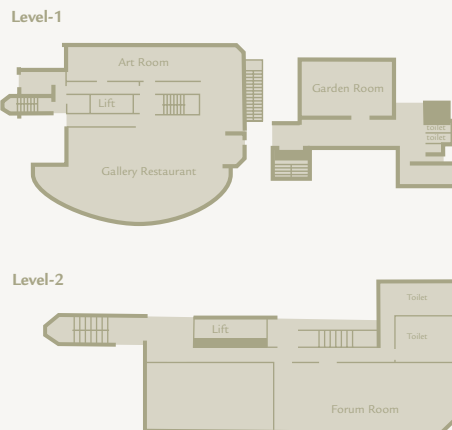

Meeting facilities include

The hotel offers four fully-equipped function rooms, all neutrally designed with onsite audiovisual equipment and ideal for corporate meetings, trainings and seminars. A variety of dining options is available along with bespoke menus to complement the individual needs of our delegates.

Restaurants & Bars

The hotel's bar with outdoor terrace and indoor fireplace is perfect for all seasons and is the ideal setting for a relaxing drink and snack. The breakfast restaurant serves a hearty hot and cold buffet breakfast of traditional Dutch cheeses, meats, breads and pastries.