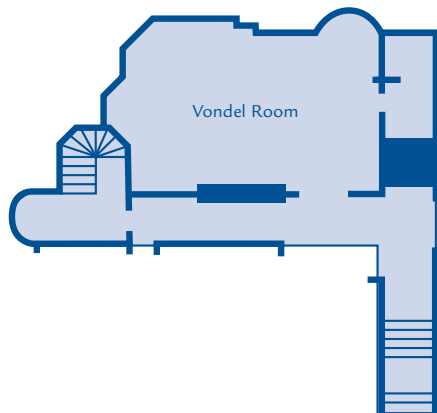

A welcome sign worldwide

Conference & Banqueting Room Capacities

Meeting Room	Sqm	Theatre	Boardroom	Cabaret	Classroom	U-shape	Reception
Forum	30	30	20	20	20	15	-
Art Room	60	50	30	45	36	30	30
Garden Room	50	40	16	20	28	20	-
Vondel Room	50	40	20	20	20	20	50
Gallery Restaurant	150	80	-	-	-	-	100
Art Room & Gallery Restaurant	210	-	-	-	-	-	150

Meetings and Events

Level-1

Level-2

'Villa' first floor

Meeting facilities include

- Gallery Restaurant is ideal for cocktail parties, receptions or other events
- 4 fully-equipped meeting rooms, ideal for conferences, trainings and events and accommodating up to 150 guests
- Equipped with flipchart, screen, projector, writing materials and mineral water
- Audiovisual and technological equipment available on-site
- Private dining and corporate entertaining is also available
- On-site business support available on request