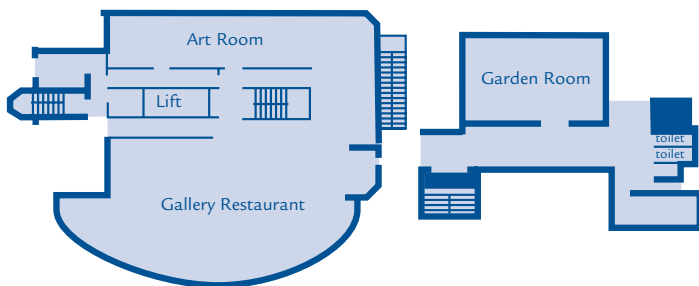

A welcome sign worldwide

Conference & Banqueting Room Capacities

Meeting Room	Sqm	Theatre	Boardroom	Cabaret	Classroom	U-shape	Reception
Forum	30	30	20	20	20	15	-
Art Room	60	50	30	45	36	30	30
Garden Room	50	40	16	20	28	20	-
Vondel Room	50	40	20	20	20	20	50
Gallery Restaurant	150	80	-	-	-	-	100
Art Room & Gallery Restaurant	210	-	-	-	-	-	150

Meetings and Events

Level-1

Level-2

'Villa' first floor

Meeting facilities include

- Gallery Restaurant is ideal for cocktail parties, receptions or other events
- 4 fully-equipped meeting rooms, ideal for conferences, trainings and events and accommodating up to 150 guests
- Equipped with flipchart, screen, projector, writing materials and mineral water
- Audiovisual and technological equipment available on-site
- Private dining and corporate entertaining is also available
- On-site business support available on request