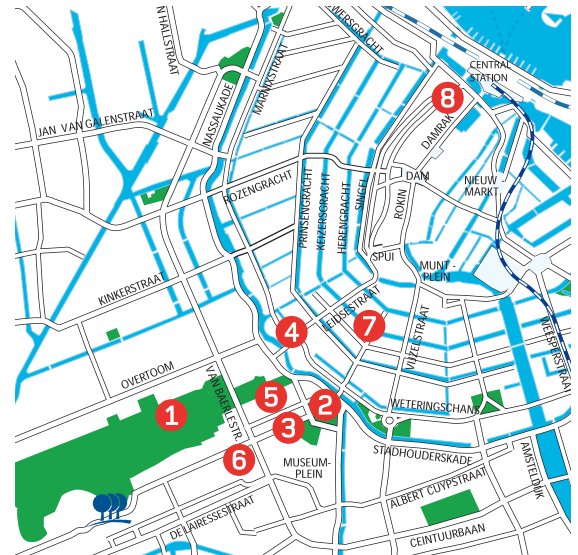

Vondel Park Plaza

AMSTERDAM

Fact Sheet | Vondel Park Plaza – Amsterdam

Location

- Vondel Park Plaza is situated right next to Vondelpark, in the most picturesque area of the city. The hotel is ideally placed close to the museum and business districts and Amsterdam's most exclusive shopping street, P.C. Hooftstraat
- **Amsterdam Airport Schiphol**
Only 15 minutes away by taxi
- **Amsterdam Central Railway Station**
Perfect public transport connection; tram 2 takes you in only 20 minutes to the station
- **Main Highways**
A10 ring road is within 10 minutes from the hotel

Area Attractions

- Vondelpark
- Rijksmuseum
- Van Gogh Museum
- Leidseplein
- P.C. Hooftstraat
- Concert Hall
- Antiques and art galleries
- Victoria Hotel Amsterdam by Park Plaza
- Cornelis Schuytstraat
- WTC
- Rai Convention Centre

- | | | |
|--------------------------|--------------------------|---|
| 1 VONDELPAK | 4 LEIDSEPLEIN | 7 ANTIQUES AND ART GALLERIES |
| 2 RIJKSMUSEUM | 5 P.C. HOOFSTRAAT | 8 VICTORIA HOTEL AMSTERDAM BY PARK PLAZA |
| 3 VAN GOGH MUSEUM | 6 CONCERT HALL | |