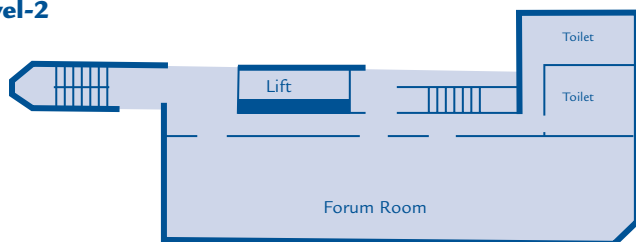

Conference & Banqueting Room Capacities

Meeting Room	Sqm	Theatre	Boardroom	Cabaret	Classroom	U-shape	Reception
Forum	30	30	20	20	20	15	-
Art Room	60	50	30	45	36	30	30
Garden Room	50	40	16	20	28	20	-
Vondel Room	50	40	20	20	20	20	50
Gallery Restaurant	150	80	-	-	-	-	100
Art Room & Gallery Restaurant	210	-	-	-	-	-	150

Meetings and Events

Level-1

Level-2

'Villa' first floor

Meeting facilities include

- Gallery Restaurant is ideal for cocktail parties, receptions or other events
- 4 fully-equipped meeting rooms, ideal for conferences, trainings and events and accommodating up to 150 guests
- Equipped with flipchart, screen, projector, writing materials and mineral water
- Audiovisual and technological equipment available on-site
- Private dining and corporate entertaining is also available
- On-site business support available on request

Vondel Park Plaza

Koninginneweg 34-36
1075 CZ Amsterdam
The Netherlands

T: +31 (0) 20 664 6111
F: +31 (0) 20 573 7130

Reservations

T: +31 (0) 20 573 7100
F: +31 (0) 20 573 7123
voppres@pphe.com
GDS Chain Code: PK
www.parkplaza.com