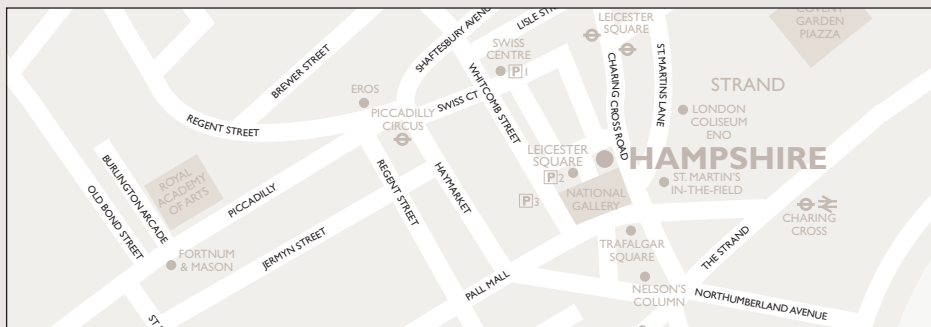

Radisson Edwardian Hampshire Hotel ★★★★★

31-36 Leicester Square,
London WC2H 7LH
Telephone: +44 (0)20 7839 9399
Facsimile: +44 (0)20 7930 8122
Email: reshamp@radisson.com
radissonedwardian.com/hampshire

In the heart of theatreland, the Hampshire enjoys a sensational Leicester Square location. Inside, the accent is on contemporary elegance. Rich fabrics and Percalé cotton bed linen make the individually designed rooms supremely comfortable. The bar and restaurant buzzes and is perfect for al fresco dining on the square.

Travel				
Car Park	☐ 1 Swiss Centre ☐ 2 Spring Gardens ☐ 3 Whitcomb Street			
Underground	Leicester Sq: Northern & Piccadilly lines; Piccadilly Circus: Bakerloo & Piccadilly lines			
Airports	Gatwick	Heathrow	Luton	Stansted
Distance	28 miles	18 miles	35 miles	37 miles

Facilities and services	Number of bedrooms	Air conditioning	Bang & Olufsen TVs	In room safe	Mobile phone hire	In room bar	Wireless/broadband access	ISDN in conference rooms on request	Personal phone number with voicemail	Satellite and pay movies	Trouser press	Iron/ironing board	Business centre services	Fitness room	Car valet service	110v sockets
	127	✓	✓	✓	✓	✓	✓	✓	✓	✓	✓	✓	✓	✓	✓	✓

Capacities	
Bedrooms	Suites 23; Deluxe 20; Superior 84
Events	6 meeting rooms including skyline penthouse for up to 85 and screening room for 45

Radisson
EDWARDIAN
HAMPSHIRE