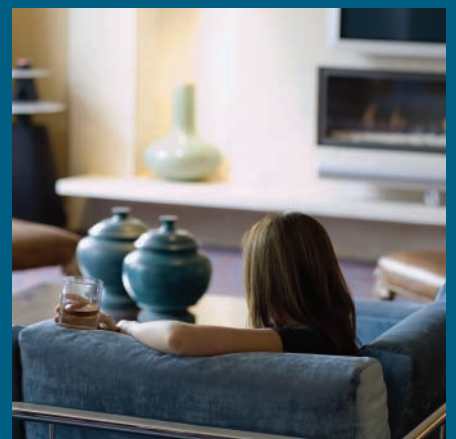

THE AZURE SUITE

Acres of warm blue, accented with dark wood, cool limestone and lavish gold leaf make a suite that feels intimate despite its generous size.

THE MAY FAIR

THE AZURE SUITE

The Azure Suite offers:

- Master bedroom with double dressing room and king size bed
- Bathroom with limestone egg bath, LCD TV and illuminated rain shower
- Second bedroom with two double beds and en-suite bathroom
- Lounge with integrated fireplace, curtain, lighting and home cinema system
- 42" Bang & Olufsen plasma TV and Bang & Olufsen CD player in lounge and bedrooms
- Dining area with full-size 8 seat dining table
- Kitchen for entertaining
- Interconnecting and adjoining rooms available
- CCTV entry controls
- Private lift with exclusive ground floor access