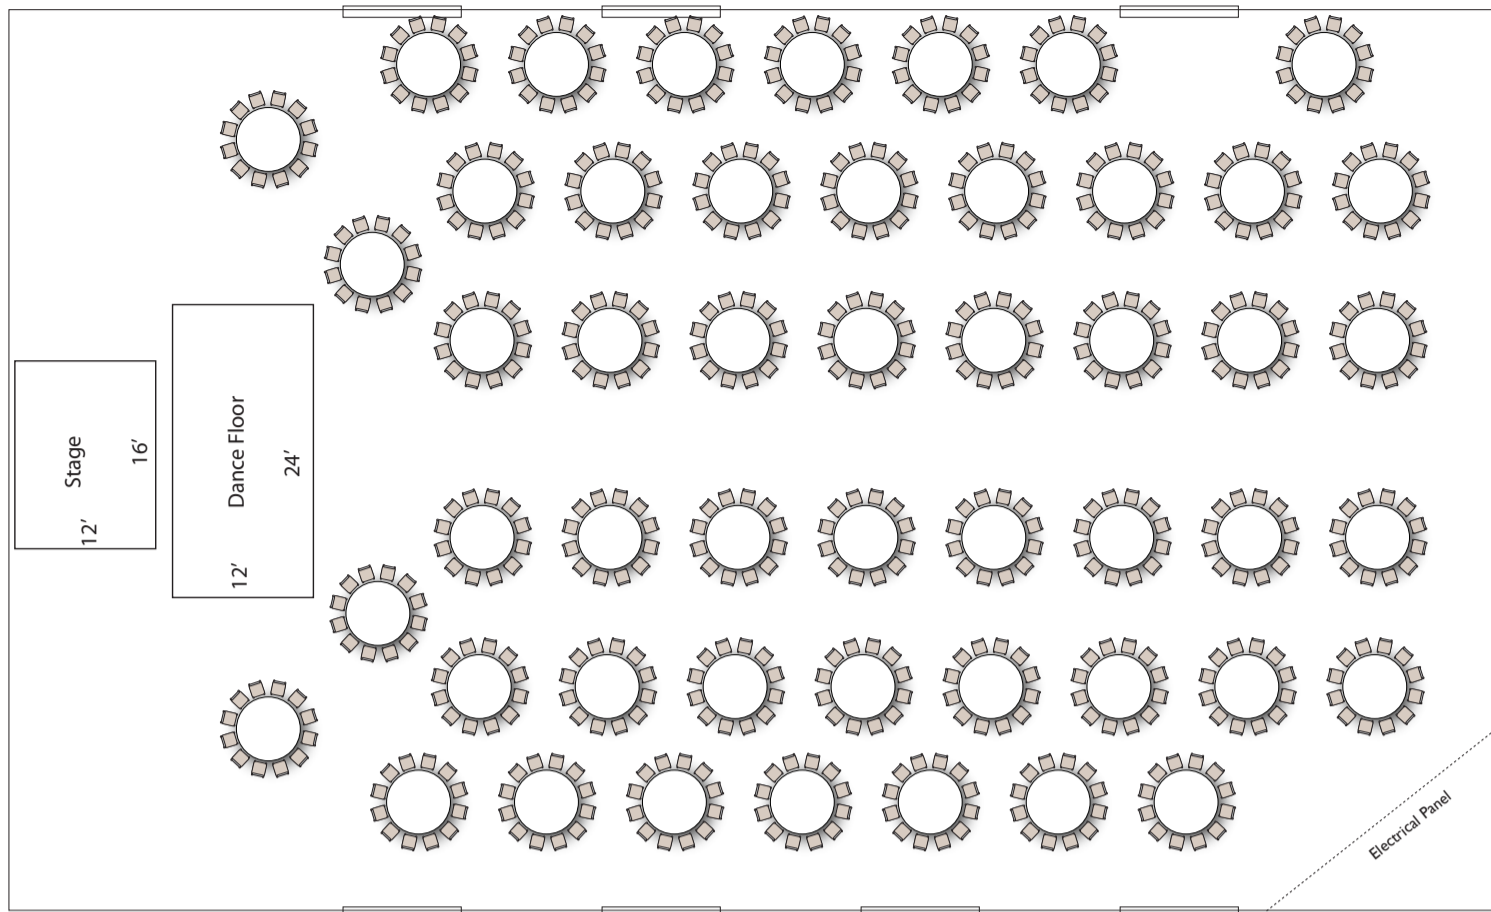

Grand Ball Room - Round Table

Utshab - Round Table

Meeting / Banquet Capacity

Meeting / Event Space	Hollow Square	U Shape	Boardroom Rectangle	Theatre Style	Classroom	Banquet Round Table	Buffet	Dinner /Dance	Cocktail Reception
Grand Ballroom	250	200	200	1100	500	600*	600*	500	1000
Lohori (South Ballroom)	144	120	144	450	250	300*	300*	200*	500
Antara (North Ballroom)	100	90	100	350	110	200*	200*	150*	400
Utshab (Banquet Hall)	120	100	120	600	290	400*	400*	350*	750
Mallika	36	32	36	65*	36	60	60		70
Madhabi	36	32	36	65*	36	60	60		70
Mahua	22	20	22	35*	21	40	40		60
Business Center Meeting Room	Fixed table setup for 16 persons								
Business Center Executive Room	Fixed table setup for 8 persons								
Radisson Club Board Room	Fixed table setup for 12 persons								