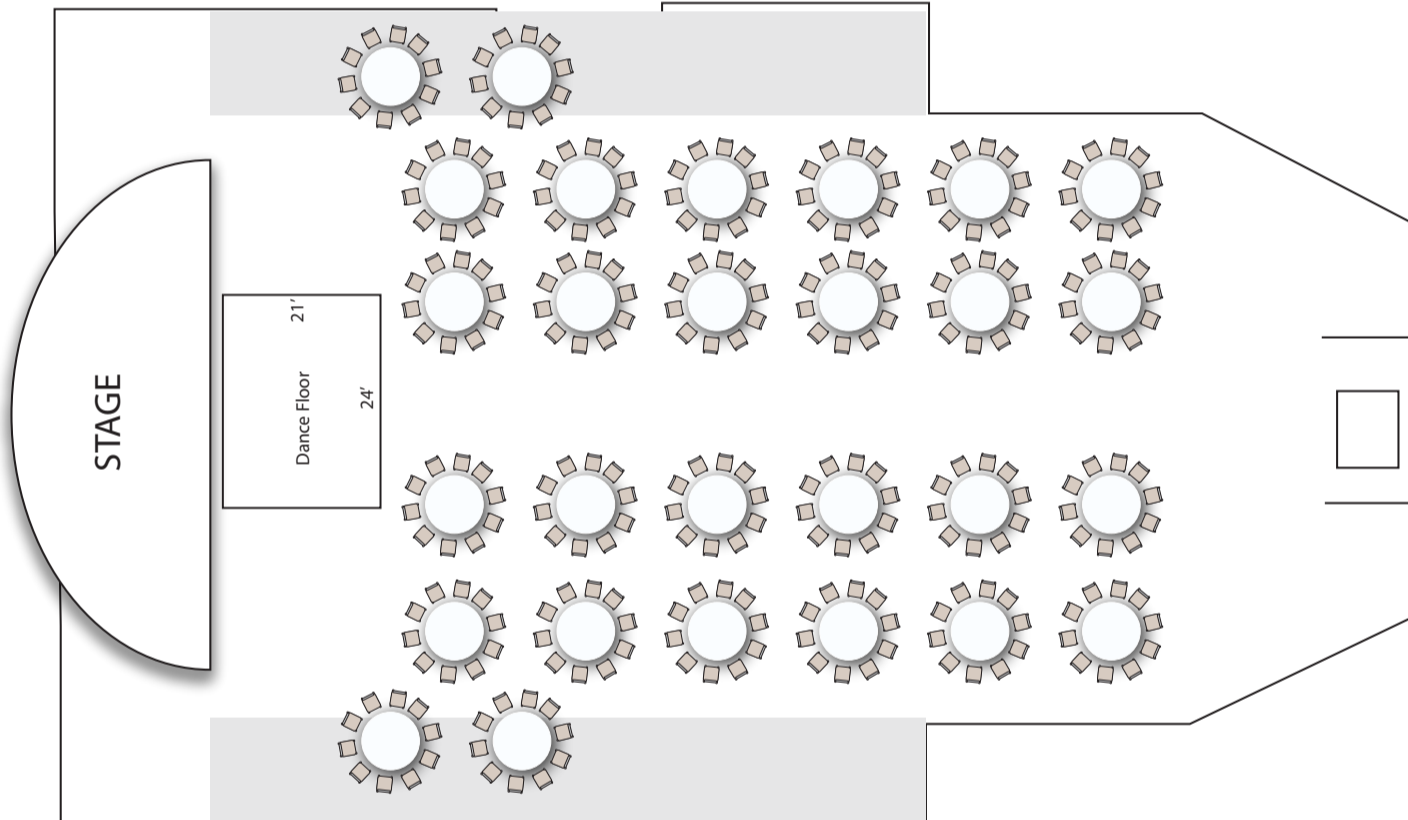

Grand Ball Room - Round Table

Utshab - Round Table

Meeting / Banquet Capacity

Meeting / Event Space	Hollow Square	U Shape	Boardroom Rectangle	Theatre Style	Classroom	Banquet Round Table	Buffet	Dinner /Dance	Cocktail Reception
Grand Ballroom	250	200	200	1100	500	600*	600*	500	1000
Lohori (South Ballroom)	144	120	144	450	250	300*	300*	200*	500
Antara (North Ballroom)	100	90	100	350	110	200*	200*	150*	400
Utshab (Banquet Hall)	120	100	120	600	290	400*	400*	350*	750
Mallika	36	32	36	65*	36	60	60		70
Madhabi	36	32	36	65*	36	60	60		70
Mahua	22	20	22	35*	21	40	40		60
Business Center Meeting Room	Fixed table setup for 16 persons								
Business Center Executive Room	Fixed table setup for 8 persons								
Radisson Club Board Room	Fixed table setup for 12 persons								