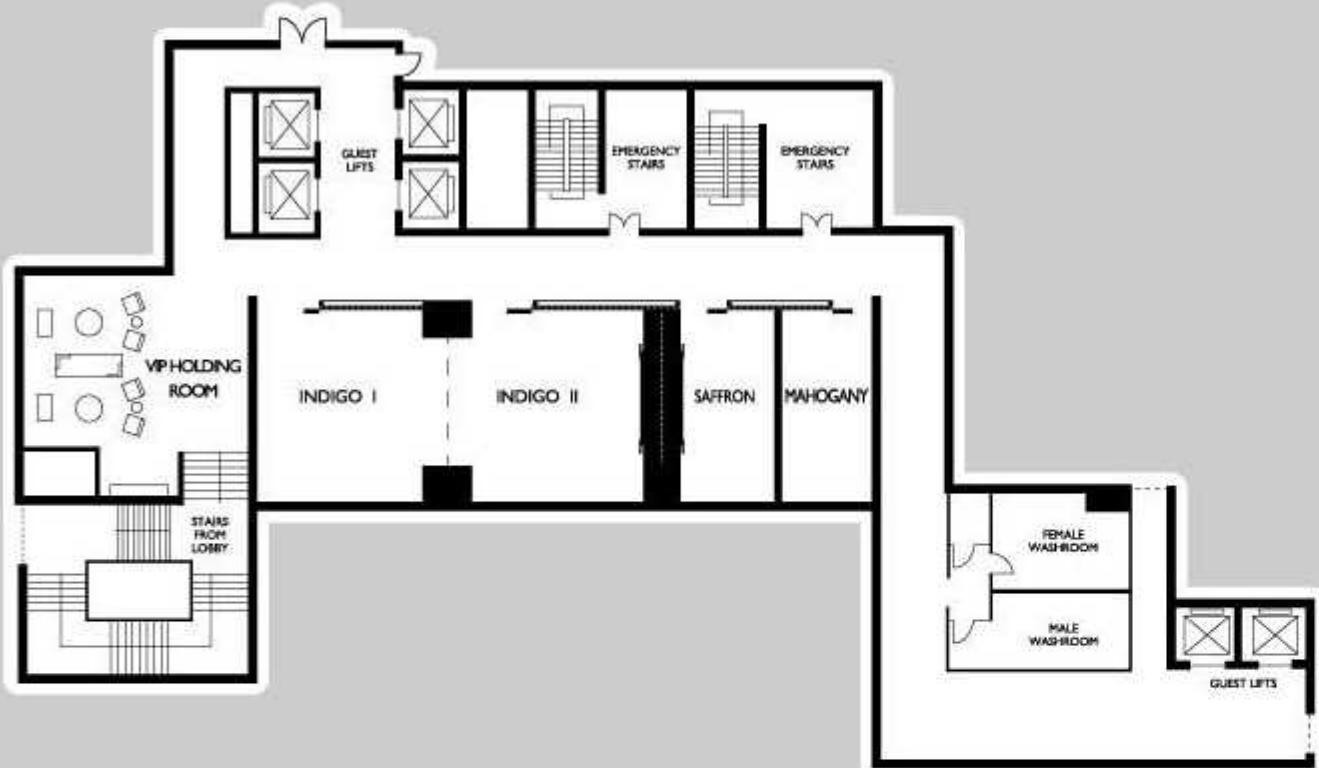

1199 Ying Chun Road, Pudong
Shanghai 200135, China
Tel: +86 21 5130 0000
Fax: +86 21 5130 0333

Email: info.pudong@radisson.com
www.radisson.com/shanghaicn_pudong

Radisson®

Function Rooms	Location (level)	Size (sqm)	Height (m)	Length (m)	Width (m)	Capacity (pax)				
						Banquet	Cocktail	Classroom	Boardroom	Theatre
Magnolia Grand Ballroom	2	429	6.5	26	16.5	220	300	180	96	340
Magnolia I	2	143	6.5	8.6	16.5	70	90	60	50	110
Magnolia II	2	143	6.5	8.6	16.5	70	90	60	50	110
Magnolia III	2	143	6.5	8.6	16.5	70	90	60	50	110
Magnolia I & II	2	286	6.5	17.3	16.5	150	180	120	78	240
Magnolia II & III	2	286	6.5	17.3	16.5	150	180	120	78	240
Indigo	3	120	2.7	7.2	16.6	80	100	60	44	80
Indigo I	3	60	2.7	7.2	8.6	30	40	36	22	50
Indigo II	3	60	2.7	7.2	8	30	40	36	22	50
Saffron	3	28	2.7	7.2	3.9	—	—	—	14	—
Mahogany	3	28	2.7	7.2	3.9	—	—	—	14	—

FUNCTION ROOMS — L2

FUNCTION ROOMS — L3

Restaurants and Bars

Yar Chi Ting

Creative Cantonese and Shanghainese cuisine presented in a stunning environment

Porcini

Where modern Italian cuisine is beautifully presented and a wood fire oven takes centre stage