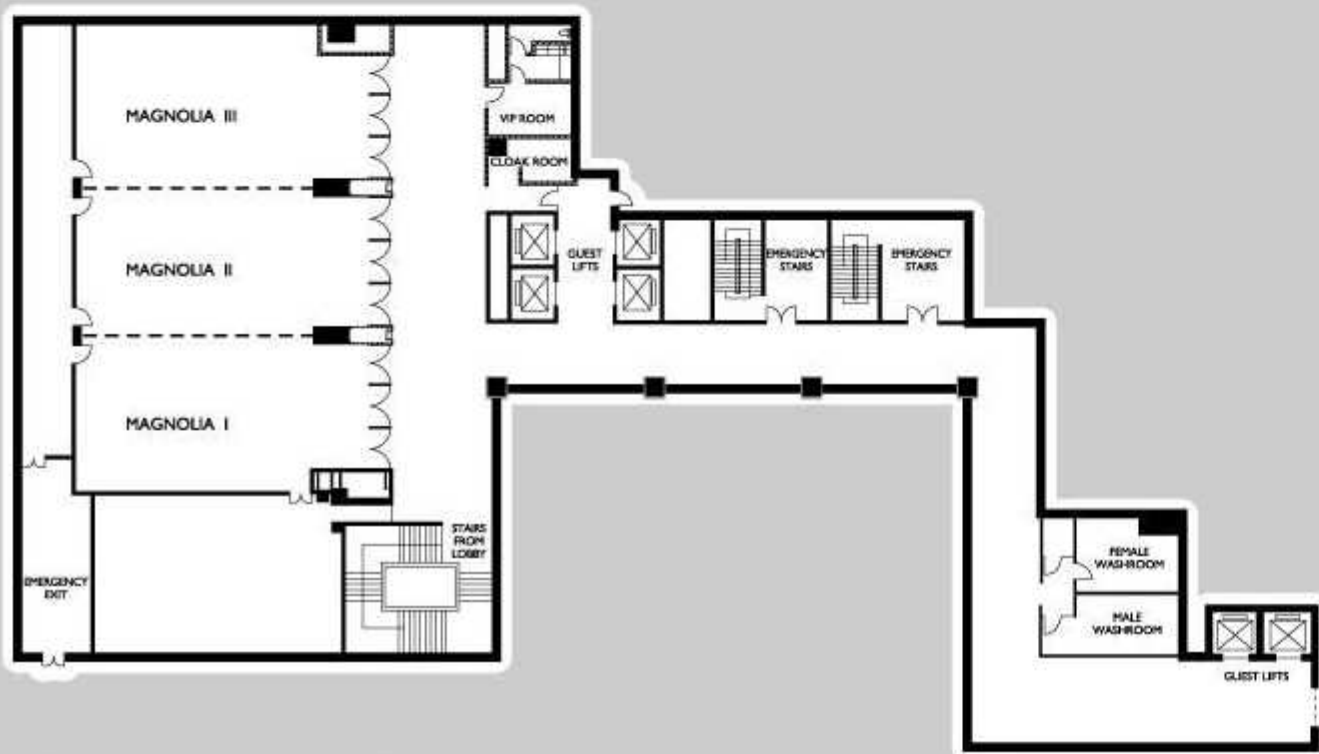

Function Rooms	Location (level)	Size (sqm)	Height (m)	Length (m)	Width (m)	Capacity (pax)				
						Banquet	Cocktail	Classroom	Boardroom	Theatre
Magnolia Grand Ballroom	2	429	6.5	26	16.5	220	300	180	96	340
Magnolia I	2	143	6.5	8.6	16.5	70	90	60	50	110
Magnolia II	2	143	6.5	8.6	16.5	70	90	60	50	110
Magnolia III	2	143	6.5	8.6	16.5	70	90	60	50	110
Magnolia I & II	2	286	6.5	17.3	16.5	150	180	120	78	240
Magnolia II & III	2	286	6.5	17.3	16.5	150	180	120	78	240
Indigo	3	120	2.7	7.2	16.6	80	100	60	44	80
Indigo I	3	60	2.7	7.2	8.6	30	40	36	22	50
Indigo II	3	60	2.7	7.2	8	30	40	36	22	50
Saffron	3	28	2.7	7.2	3.9	—	—	—	14	—
Mahogany	3	28	2.7	7.2	3.9	—	—	—	14	—

FUNCTION ROOMS — L2