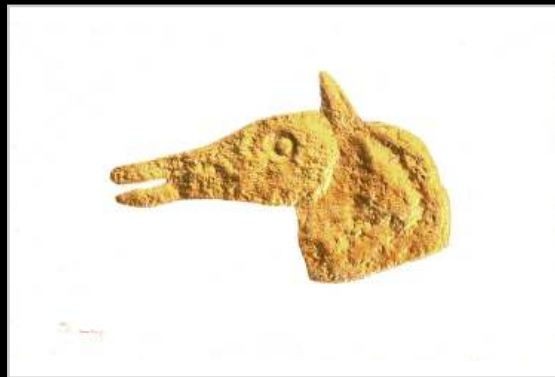

### **Georges Braque**

Georges Braque (May 13, 1882 August 31, 1963) was a major 20th century French painter and sculptor who, along with Pablo Picasso, developed the art movement known as Cubism.

Impressionism and Fauvism significantly influenced his early career, but Braque soon developed his own groundbreaking path, inspired at first by seeing Picasso's revolutionary "The Young Ladies of Avignon". His most notable works include Man with a Guitar, Woman with a Mandolin (The Museum of Modern Art, New York) and Fruit on a Tablecloth with a Fruit Dish (Musee National d'Art Moderne, Centre Georges Pompidou, Paris).

### **乔治·布拉克**

乔治·布拉克与毕加索同为立体主义运动的创始者。1882年5月13日生于塞纳河畔的阿让特伊，他的父亲是位房地产经纪人。1963年8月31日卒于巴黎。

早期创作期间，布拉克对印象派和野兽派绘画产生浓厚兴趣。不过，他的作品却以其“安祥如歌一样”的基调，与那种色彩强烈、笔法奔放而令人兴奋的地道的野兽派作品风格迥异。1907年，他与毕加索相识，深为其作品《亚维农的少女》所倾倒，两人遂成为至交，共同筹划起立体主义运动。布拉克最知名的作品包括“Man with a Guitar” “Woman with a Mandolin”（收藏于纽约现代艺术博物馆）“Fruit on a Tablecloth with a Fruit Dish”（收藏于巴黎庞毕度文化中心 - 国立现代艺术美术馆）。