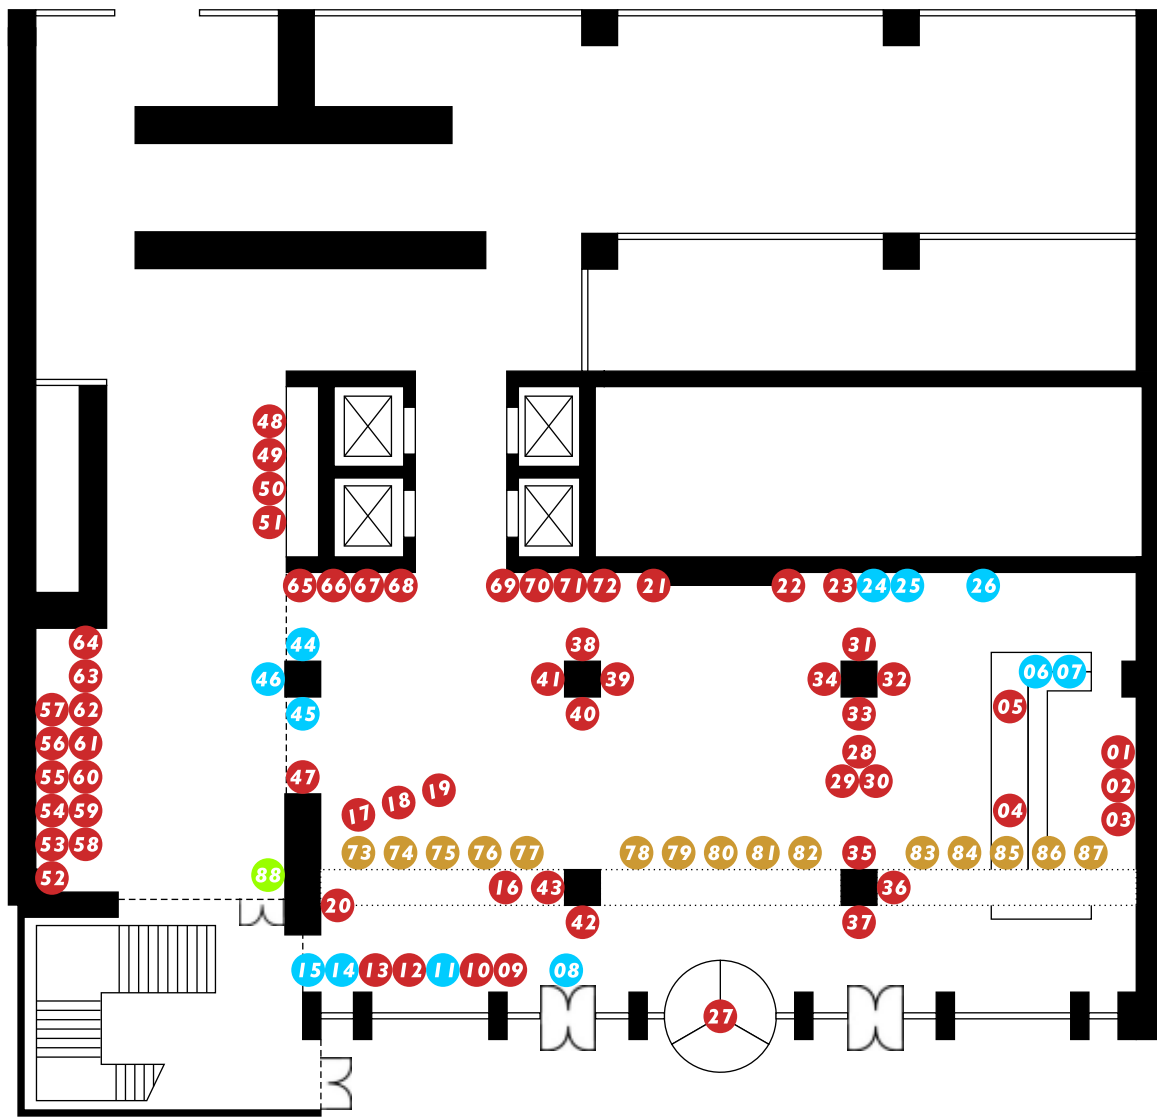

Artworks
Location
Map

艺术品
导览图