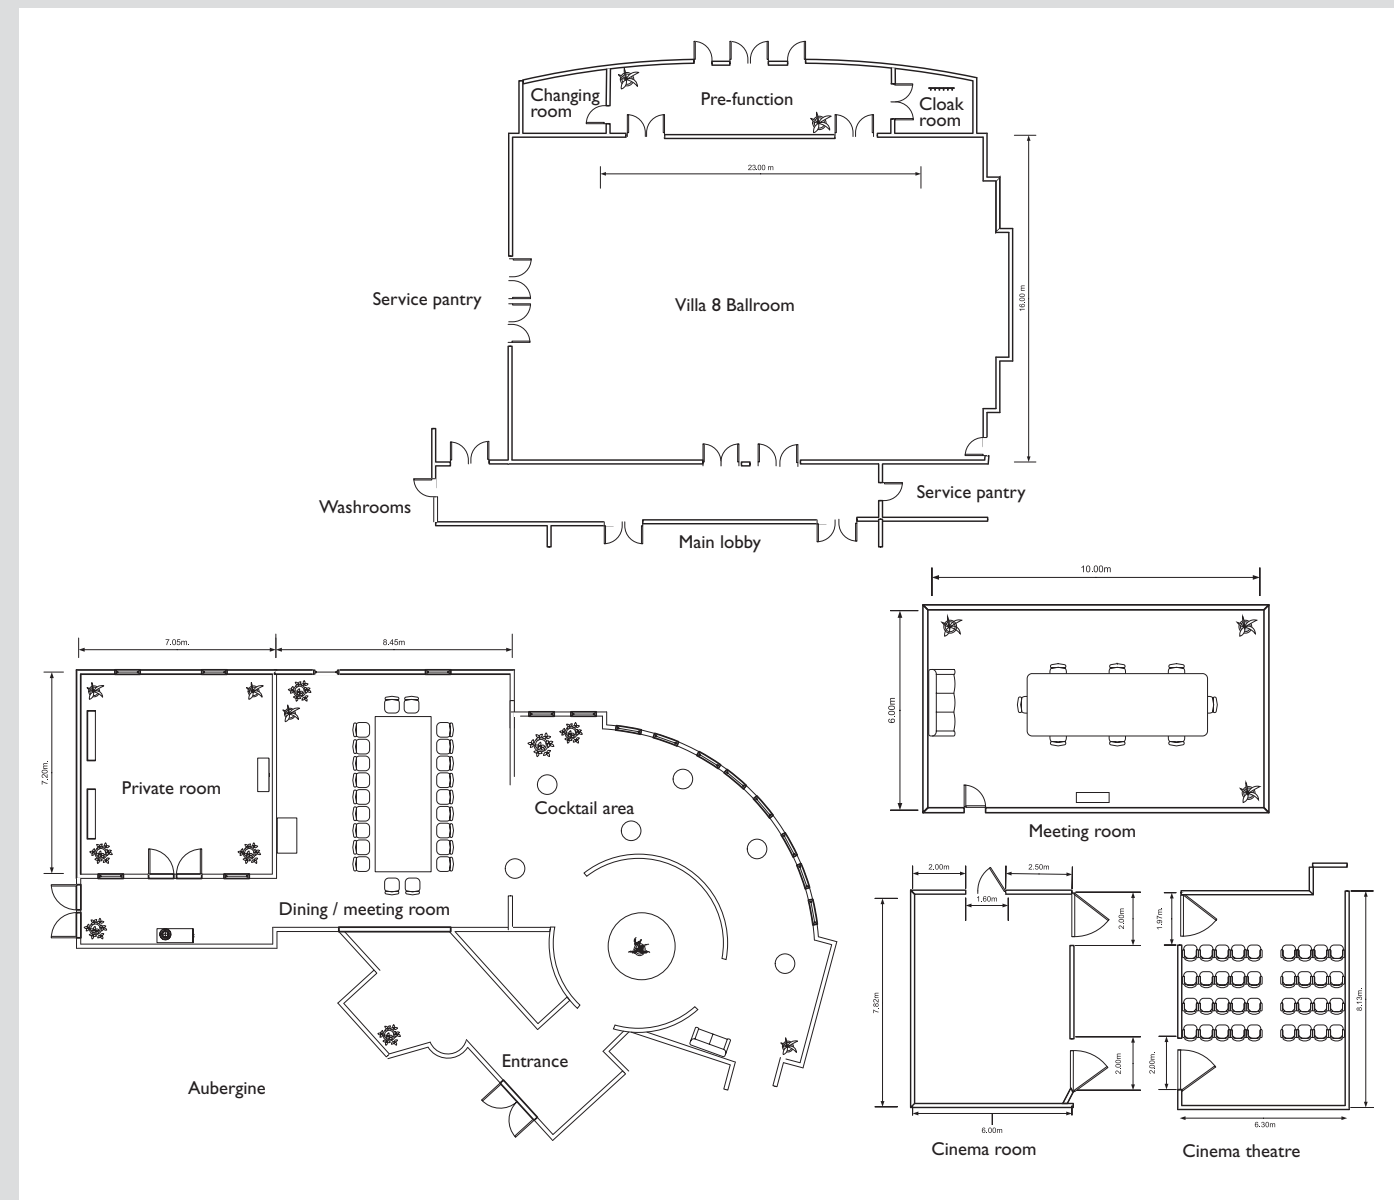

Venue	Dimensions Sq M	Banquet	Cocktail	Board	Class room	U-shape	Hollow	Theatre
Villa 8 Ballroom	364	240	360	64	200	63	78	300
Ballroom	258	180	250	60	150	60	100	220
Ballroom A	141	80	120	40	60	30	50	90
Ballroom B	115	60	90	30	50	25	30	80
Stateroom	54	20	25	20	30	15	20	35
Boardroom	42	-	-	12	-	-	-	-
Aubergine All	190	60	80	-	-	-	-	-
Aubergine PDR	49	20	20	12	20	15	20	30
Aubergine room	76	40	60	30	40	25	30	50
Meeting room	60	-	-	25	36	26	28	50
Cinema room	48	-	-	18	20	20	20	30
Cinema theatre	55	-	-	-	-	-	-	45