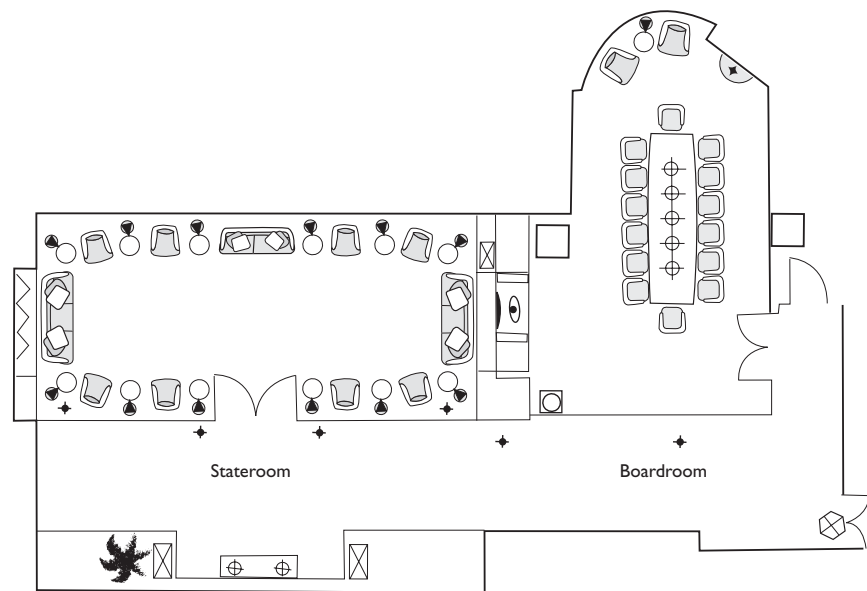

RADISSON PLAZA XING GUO HOTEL  
SHANGHAI

Radisson Plaza  
Xing Guo Hotel  
Shanghai

**SHANGHAI  
CHINA**

興國賓館  
**Radisson**

RADISSON PLAZA XING GUO HOTEL  
SHANGHAI

## Meetings

- The Villa 8 conference centre is ideally suited for press conferences, dinner functions, conventions and weddings.
- The Ballroom provides a flexible event venue with controllable lighting, 2 partitions and simultaneous interpretation facilities for up to three languages.
- The Stateroom offers an elegant setting for up to 14 guests.
- The prestigious Boardroom can seat 12 guests for a meeting or private dinner.
- A fully equipped cinema with seating for 45 guests is ideal for company meetings, product launches and press conferences.
- High-speed wireless and broadband access is available in all meeting rooms and public areas.