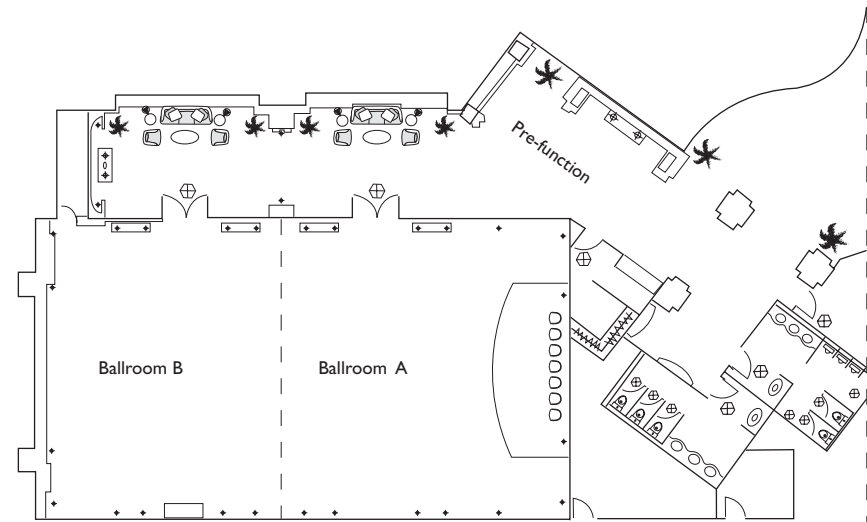

Meetings

- The Villa 8 conference centre is ideally suited for press conferences, dinner functions, conventions and weddings.
- The Ballroom provides a flexible event venue with controllable lighting, 2 partitions and simultaneous interpretation facilities for up to three languages.
- The Stateroom offers an elegant setting for up to 14 guests.
- The prestigious Boardroom can seat 12 guests for a meeting or private dinner.
- A fully equipped cinema with seating for 45 guests is ideal for company meetings, product launches and press conferences.
- High-speed wireless and broadband access is available in all meeting rooms and public areas.

Dining

- Cafe Li Brasserie serves buffet breakfast/lunch/dinner with Asian and European flavors, plus a contemporary all day dining a la carte menu.
- Li Palace Chinese Restaurant offers Cantonese and Shanghaiese cuisine.
- The Lounge provides a pleasant ambiance to enjoy afternoon tea and cocktails.
- The Tavern Bar & Grill serves high quality grill specialties for dinner in a casual setting.

Stay Successful

Featuring a range of versatile conference and meeting spaces, several garden locations for large events and a hotel's conference and event management team that provides renowned services to ensure the success of your events.

Venue	Dimensions Sq M	Banquet	Cocktail	Board	Class room	U-shape	Hollow	Theatre
Villa 8 Ballroom	364	240	360	64	200	63	78	300
Ballroom	258	180	250	60	150	60	100	220
Ballroom A	141	80	120	40	60	30	50	90
Ballroom B	115	60	90	30	50	25	30	80
Stateroom	54	20	25	20	30	15	20	35
Boardroom	42	-	-	12	-	-	-	-
Aubergine All	190	60	80	-	-	-	-	-
Aubergine PDR	49	20	20	12	20	15	20	30
Aubergine room	76	40	60	30	40	25	30	50
Meeting room	60	-	-	25	36	26	28	50
Cinema room	48	-	-	18	20	20	20	30
Cinema theatre	55	-	-	-	-	-	-	45

Stay in Green