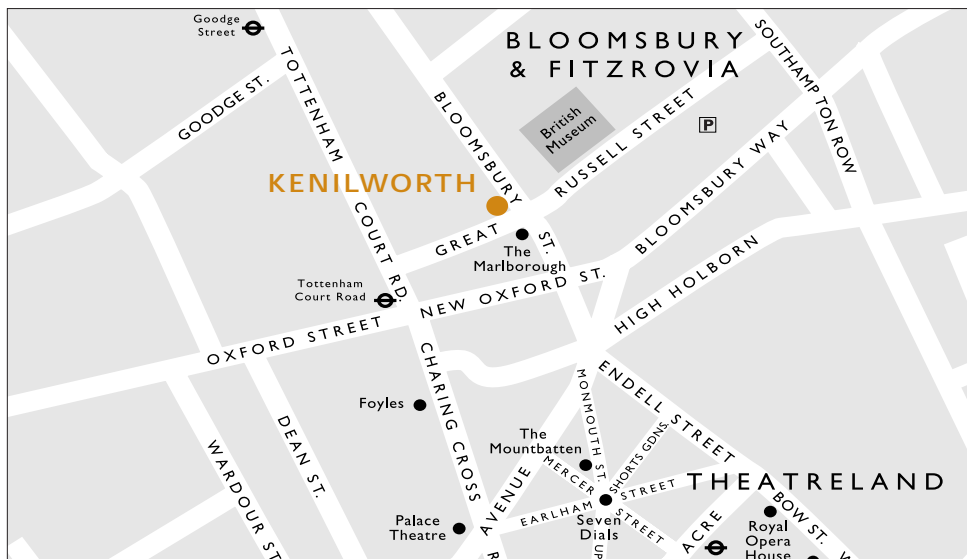

Accommodation:

186 bedrooms:

4 Junior Suites; 49 Hallmarks;
49 Doubles; 29 Twins; 55 Singles;
7 floors; 2 lifts accessing all floors;

Facilities:

- Air conditioning
- Mobile phone
- Personal phone number with voicemail
- Modem and ISDN connection
- US, UK and European sockets
- Satellite and pay movies
- In room safe
- Mini bar
- Trouser press
- Gymnasium
- Business centre

Hallmark rooms also offer:

- Kingsize or queensize bed
- Work area
- Bathrobe and slippers

Hotel services:

Concierge - can arrange sightseeing tours; theatre and concert tickets; flowers; car hire. Babysitting available on request. Valet service available for laundry.

Dining:

Creation restaurant & bar

Conference and private dining:

Maximum capacity: 150

Nearest underground station:

Tottenham Court Road;
Central and Northern Lines

Nearest car park:

Great Russell Street
Open 24 hours 7 days a week

Airports:

	APPROX MILES	APPROX MINUTES
Gatwick	29	60
Heathrow	18	40
London City	10	30
Luton	35	60
Stansted	36	60

For places of interest please refer to the map above

Radisson Edwardian Kenilworth Hotel

97 Great Russell Street
London WC1B 3BL
Telephone: +44 (0)20 7637 3477
Facsimile: +44 (0)20 7631 3133
Reservation facsimile: +44 (0)20 7753 0101
Email: resmarl@radisson.com

Conference & private dining

Telephone: +44 (0)20 7666 2322
Facsimile: +44 (0)20 7631 1330
Email: markencb@radisson.com
www.RadissonEdwardian.com