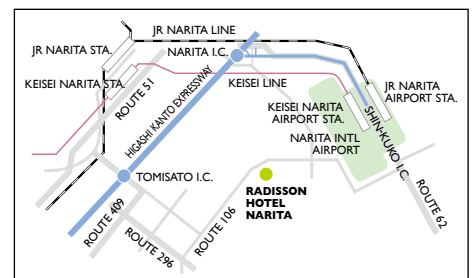

Radisson  
Hotel  
Narita

## NARITA JAPAN

Located 20 minutes drive away from Narita International Airport in a resort setting, the Radisson Hotel Narita offers warm hospitality, inviting atmosphere and friendly services sure to please business and leisure travelers alike.

### Location:

The Radisson Hotel Narita is conveniently located with easy access to:

- Narita International Airport (15 – 20 minutes), Narita City (10 – 15 minutes), Tokyo (1 hour – 1.5 hour)
- Daily complimentary round trip shuttle bus services to Narita International Airport, Narita City, the home of Narita-san temple. The hotel can assist with daily transfers to Tokyo Haneda domestic Airport. Tokyo highway bus between Tokyo central station and the hotel 16 times a day