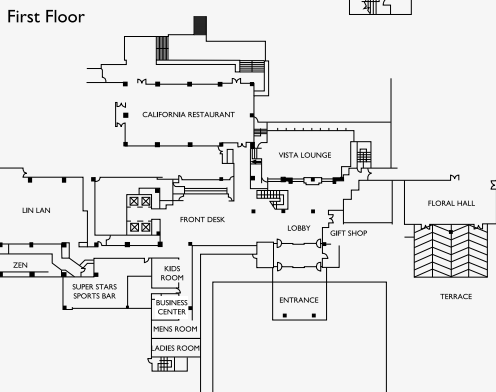

Restaurants and Bars:

California Restaurant: Offers all day contemporary dining and a pleasant view of the beautiful gardens and outdoor swimming pool. In a truly relaxing dining environment, our menus are specially designed to provide you with the nourishment required to continue your travels and get the most of your day.

Super Stars Sports Bar: Catch the live sports action from all around the world, or just sit back in the beer garden and enjoy time with friends after a busy day of travel or work. The menu has a wide range of imported beverages and pub snacks.

Vista Lounge: The view from our lounge bar is sensational and a full selection of snacks, coffee, tea and beverages is available. A great place to meet with colleagues and friends or to surf the Internet with wireless access.

Meeting and Banquets:

The Radisson Hotel Narita is the perfect site for your meeting, conference, product introduction, or seminar with state-of-the-art facilities and Radisson Meeting Solutions^{SM} – our exclusive, comprehensive meeting program.

- 17 meeting rooms with over 11,200 square feet of flexible meeting space
- Extensive in-house audiovisual facilities
- High speed broadband internet access in all meeting rooms
- Wireless Internet access in hotel public areas

RESERVATION WORLDWIDE

www.radisson.com

Toll Free 00531-65-3648 (Japan)

1800-333-333 (Australia)

1800-333-3333 (USA)

or call your travel professional

650-35, NanaeTomisato-Shi
CHIBA 286-0221 JAPAN
Telephone: 81-476-93-1234
Fax: 81-476-93-4834
www.radisson.com/tokyojp_narita