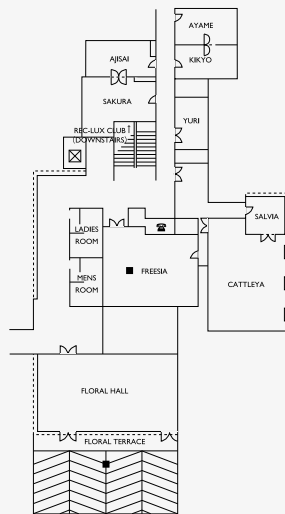

# NARITA JAPAN

Floor	Meeting Room	Dimensions (m)	Area (m <sup>2</sup> )	Theatre	Classroom	U-shape	Banquet	Reception
First	Floral Hall	19 × 9	175	200	100	34	90	150
	Freesia	10.5×8	86	70	40	18	40	50
	Sakura	6.7×5	40	30	15	10	16	25
	Ajisai	6.7×3.7	27	20	12	10	10	15
	Kikyo	6.1×3.9	25	20	12	10	10	10
	Ayame	6.1×3.9	21	15	10	10	10	10
	Yuri	5.5×3.5	19	15	10	—	10	10
	Salvia	6×6	36	25	18	12	12	20
Second	Cattleya	13×9	117	120	70	26	60	100
	Kacho Ballroom	28×12	335	400	234	64	240	300
	(3/4)	21×12	250	300	170	44	120	200
	(1/2)	14×12	165	160	90	30	80	120
	Hagi	5×5	25	24	12	6	12	—
	Kiri	6.5×6.3	45	40	18	12	16	20
Third	Keyaki	13.5×6.3	90	80	40	20	40	50
	(1/2)	6.5×6.3	45	40	20	12	20	25
	Guest Salon	9.5×6	63	—	—	12	24	30
Third	Kaede	13.5×6	90	80	40	20	40	50

TOWER WING

GARDEN WING