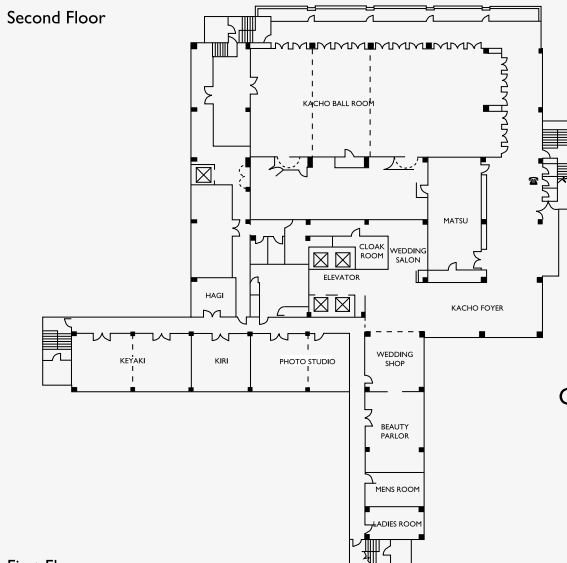

Radisson
Hotel
Narita

NARITA JAPAN

Floor	Meeting Room	Dimensions (m)	Area (m²)	Theatre	Classroom	U-shape	Banquet	Reception
First	Floral Hall	19 × 9	175	200	100	34	90	150
	Freesia	10.5×8	86	70	40	18	40	50
	Sakura	6.7×5	40	30	15	10	16	25
	Ajisai	6.7×3.7	27	20	12	10	10	15
	Kikyo	6.1×3.9	25	20	12	10	10	10
	Ayame	6.1×3.9	21	15	10	10	10	10
	Yuri	5.5×3.5	19	15	10	—	10	10
	Salvia	6×6	36	25	18	12	12	20
Second	Cattleya	13×9	117	120	70	26	60	100
	Kacho Ballroom	28×12	335	400	234	64	240	300
	(3/4)	21×12	250	300	170	44	120	200
	(1/2)	14×12	165	160	90	30	80	120
	Hagi	5×5	25	24	12	6	12	—
	Kiri	6.5×6.3	45	40	18	12	16	20
Third	Keyaki	13.5×6.3	90	80	40	20	40	50
	(1/2)	6.5×6.3	45	40	20	12	20	25
	Guest Salon	9.5×6	63	—	—	12	24	30
Third	Kaede	13.5×6	90	80	40	20	40	50

TOWER WING