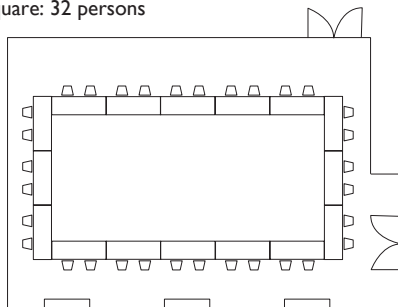

Room Function	Dementions (Meters)			Dementions (Feet)			Area		Capacity			
	Length	Width	Height	Length	Width	Height	m ²	sq.ft.	Classroom	Banquet	Reception	Theatre
Cattleya	13	9	2.7	42.7	29.5	8.9	117	1,260	70	60	100	120

Banquet: 60 persons

Theatre: 96 persons

Classroom: 60 persons

Island Style: 30 persons

Square: 32 persons

U-shape: 26 persons