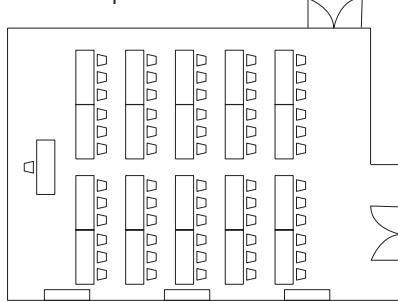

Room Function	Dementions (Meters)			Dementions (Feet)			Area		Capacity			
	Length	Width	Height	Length	Width	Height	m ²	sq.ft.	Classroom	Banquet	Reception	Theatre
Cattleya	13	9	2.7	42.7	29.5	8.9	117	1,260	70	60	100	120

Banquet: 60 persons

Theatre: 96 persons

Classroom: 60 persons

Island Style: 30 persons

Square: 32 persons

U-shape: 26 persons