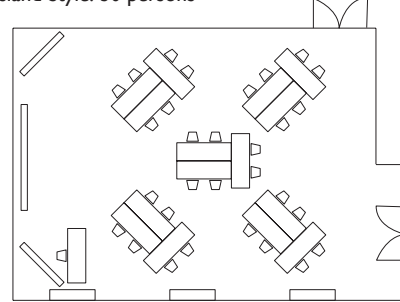

Room Function	Dementions (Meters)			Dementions (Feet)			Area		Capacity			
	Length	Width	Height	Length	Width	Height	m ²	sq.ft.	Classroom	Banquet	Reception	Theatre
Cattleya	13	9	2.7	42.7	29.5	8.9	117	1,260	70	60	100	120

Banquet: 60 persons

Theatre: 96 persons

Classroom: 60 persons

Island Style: 30 persons

Square: 32 persons

U-shape: 26 persons