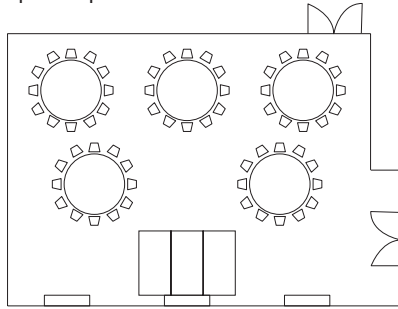

Cattleya

Facilities;

Internet access, light-control system, spot-lights, sound control system, motion picture projectors, background music equipment , lighting control booth, stage lighting controls and screen.

Room Function	Dementions (Meters)			Dementions (Feet)			Area		Capacity			
	Length	Width	Height	Length	Width	Height	m ²	sq.ft.	Classroom	Banquet	Reception	Theatre
Cattleya	13	9	2.7	42.7	29.5	8.9	117	1,260	70	60	100	120

Banquet: 60 persons

Theatre: 96 persons

Classroom: 60 persons

Island Style: 30 persons

Square: 32 persons

U-shape: 26 persons