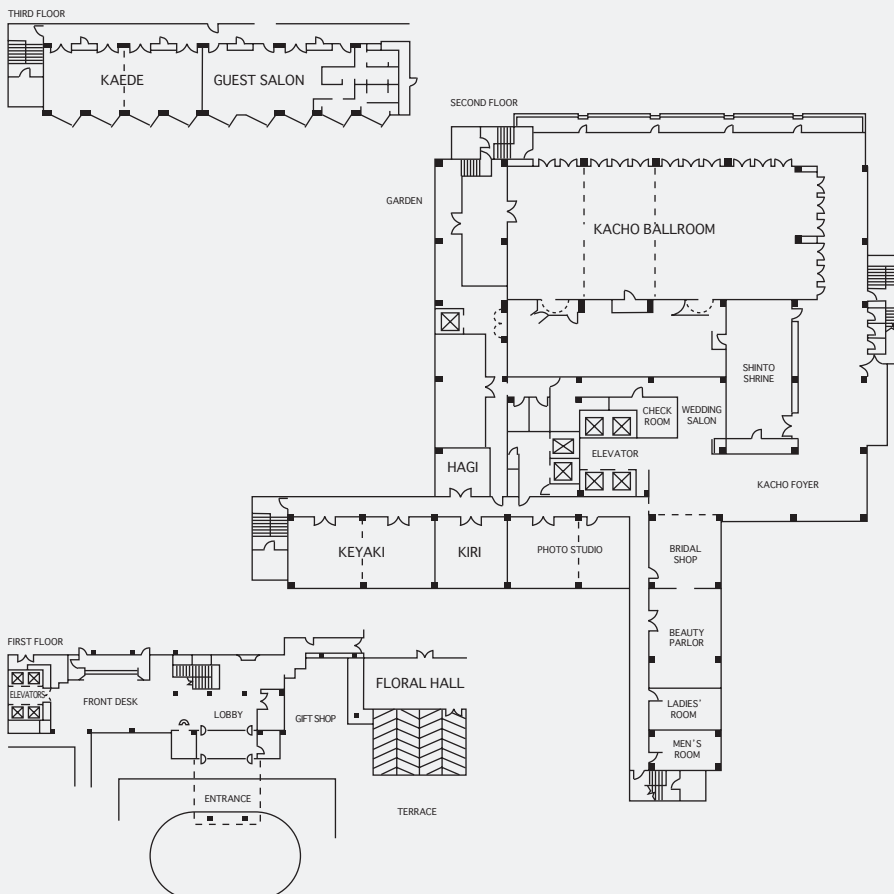

650-35, Nanae Tomisato-Shi
CHIBA 286-0221 JAPAN
Telephone: 81-476-93-1234
Fax: 81-476-93-4834
www.radisson.com/tokyojp_narita

Radisson®

Radisson
Hotel
Narita

NARITA JAPAN

| Floor | Meeting Room | Dimensions (m) | Area (m ²) | Theatre | Classroom | Boardroom | U-shape | Banquet | Reception |
|--------|----------------|----------------|------------------------|---------|-----------|-----------|---------|---------|-----------|
| First | Floral Hall | 19 × 9 | 175 | 200 | 100 | 40 | 34 | 90 | 150 |
| | Freesia | 10.5 × 8 | 86 | 70 | 40 | 24 | 18 | 40 | 50 |
| | Sakura | 6.7 × 5 | 40 | 30 | 15 | 12 | 10 | 16 | 25 |
| | Ajisai | 6.7 × 3.7 | 27 | 20 | 12 | 12 | 10 | 10 | 15 |
| | Kikyo | 6.1 × 3.9 | 25 | 20 | 12 | 12 | 10 | 10 | 10 |
| | Ayame | 6.1 × 3.9 | 21 | 15 | 10 | 12 | 10 | 10 | 10 |
| | Yuri | 5.5 × 3.5 | 19 | 15 | 10 | — | — | 10 | 10 |
| | Salvia | 6 × 6 | 36 | 25 | 18 | 16 | 12 | 12 | 20 |
| Second | Cattleya | 13 × 9 | 117 | 120 | 70 | 32 | 26 | 60 | 100 |
| | Kacho Ballroom | 28 × 12 | 335 | 400 | 234 | 72 | 64 | 240 | 300 |
| | (3/4) | 21 × 12 | 250 | 300 | 170 | 52 | 44 | 120 | 200 |
| | (1/2) | 14 × 12 | 165 | 160 | 90 | 40 | 30 | 80 | 120 |
| | Hagi | 5 × 5 | 25 | 24 | 12 | 8 | 6 | 12 | — |
| | Kiri | 6.5 × 6.3 | 45 | 40 | 18 | 16 | 12 | 16 | 20 |
| | Keyaki | 13.5 × 6.3 | 90 | 80 | 40 | 24 | 20 | 40 | 50 |
| | (1/2) | 6.5 × 6.3 | 45 | 40 | 20 | 16 | 12 | 20 | 25 |
| Third | Guest Salon | 9.5 × 6 | 63 | — | — | 16 | 12 | 24 | 30 |
| | Kaede | 13.5 × 6 | 90 | 80 | 40 | 24 | 20 | 40 | 50 |