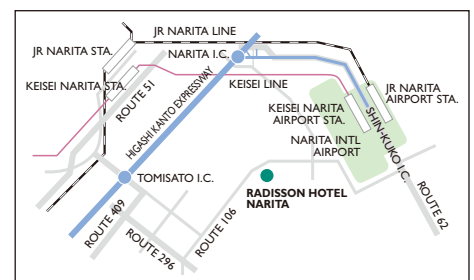

Radisson
Hotel
Narita

NARITA JAPAN

Located 20 minutes drive away from Narita International Airport in a resort setting, the Radisson Hotel Narita offers warm hospitality, inviting atmosphere and friendly services sure to please business and leisure travelers alike.

Location:

The Radisson Hotel Narita is conveniently located with easy access to:

- Narita International Airport (15 – 20 minutes), Narita City (10 – 15 minutes), Tokyo (1 hour – 1.5 hour)
- Daily complimentary round trip shuttle bus services to Narita International Airport, Narita City, the home of Narita-san temple. The hotel can assist with daily transfers to Tokyo Haneda domestic Airport. Tokyo highway bus between Tokyo central station and the hotel 10 times a day.