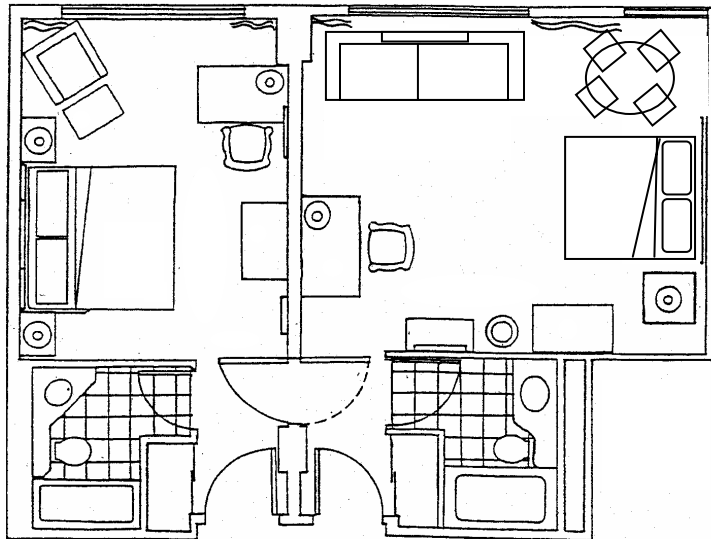

King
Room 826

Salon
Room 825

Mississippi Parlor
Room 823

Double/Queen
Room 822

20x 12 ft.

20x 12 ft.

26 x 20 ft.

20 x 12 ft.

MISSISSIPPI SUITE

King
Room 204

Poolview Parlor
Room 205

15½ x 12 ft.

18 x 16 ft.

POOLVIEW SUITE

Radisson[®]

RADISSON HOTEL
LA CROSSE