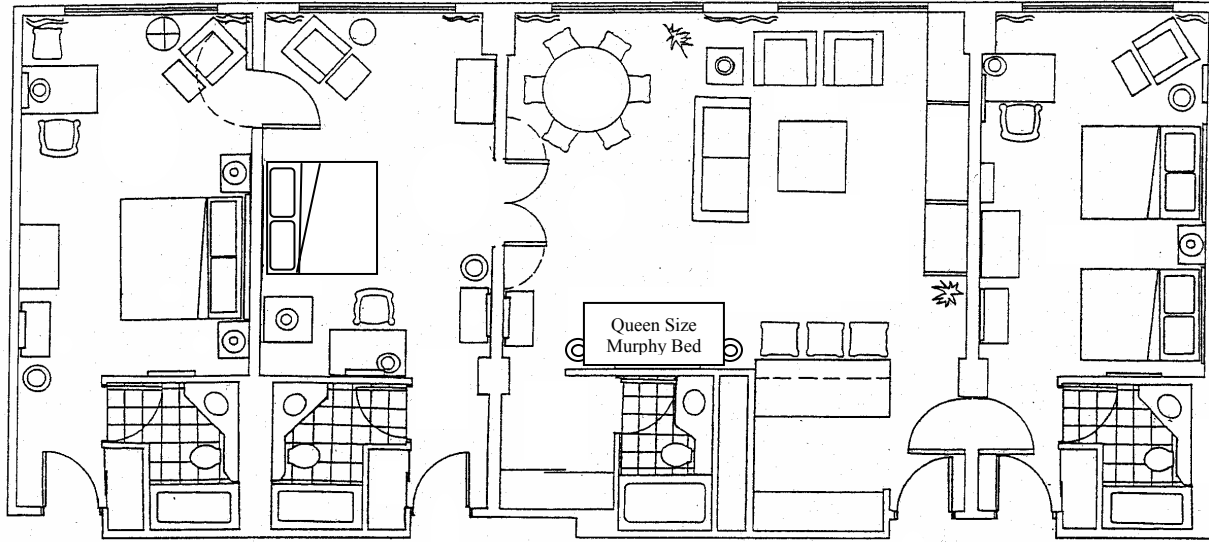

King
Room 826

Salon
Room 825

Mississippi Parlor
Room 823

Double/Queen
Room 822

20x 12 ft.

20x 12 ft.

26 x 20 ft.

20 x 12 ft.

MISSISSIPPI SUITE

King
Room 204

Poolview Parlor
Room 205

15½ x 12 ft.

18 x 16 ft.

POOLVIEW SUITE

Radisson[®]

RADISSON HOTEL
LA CROSSE