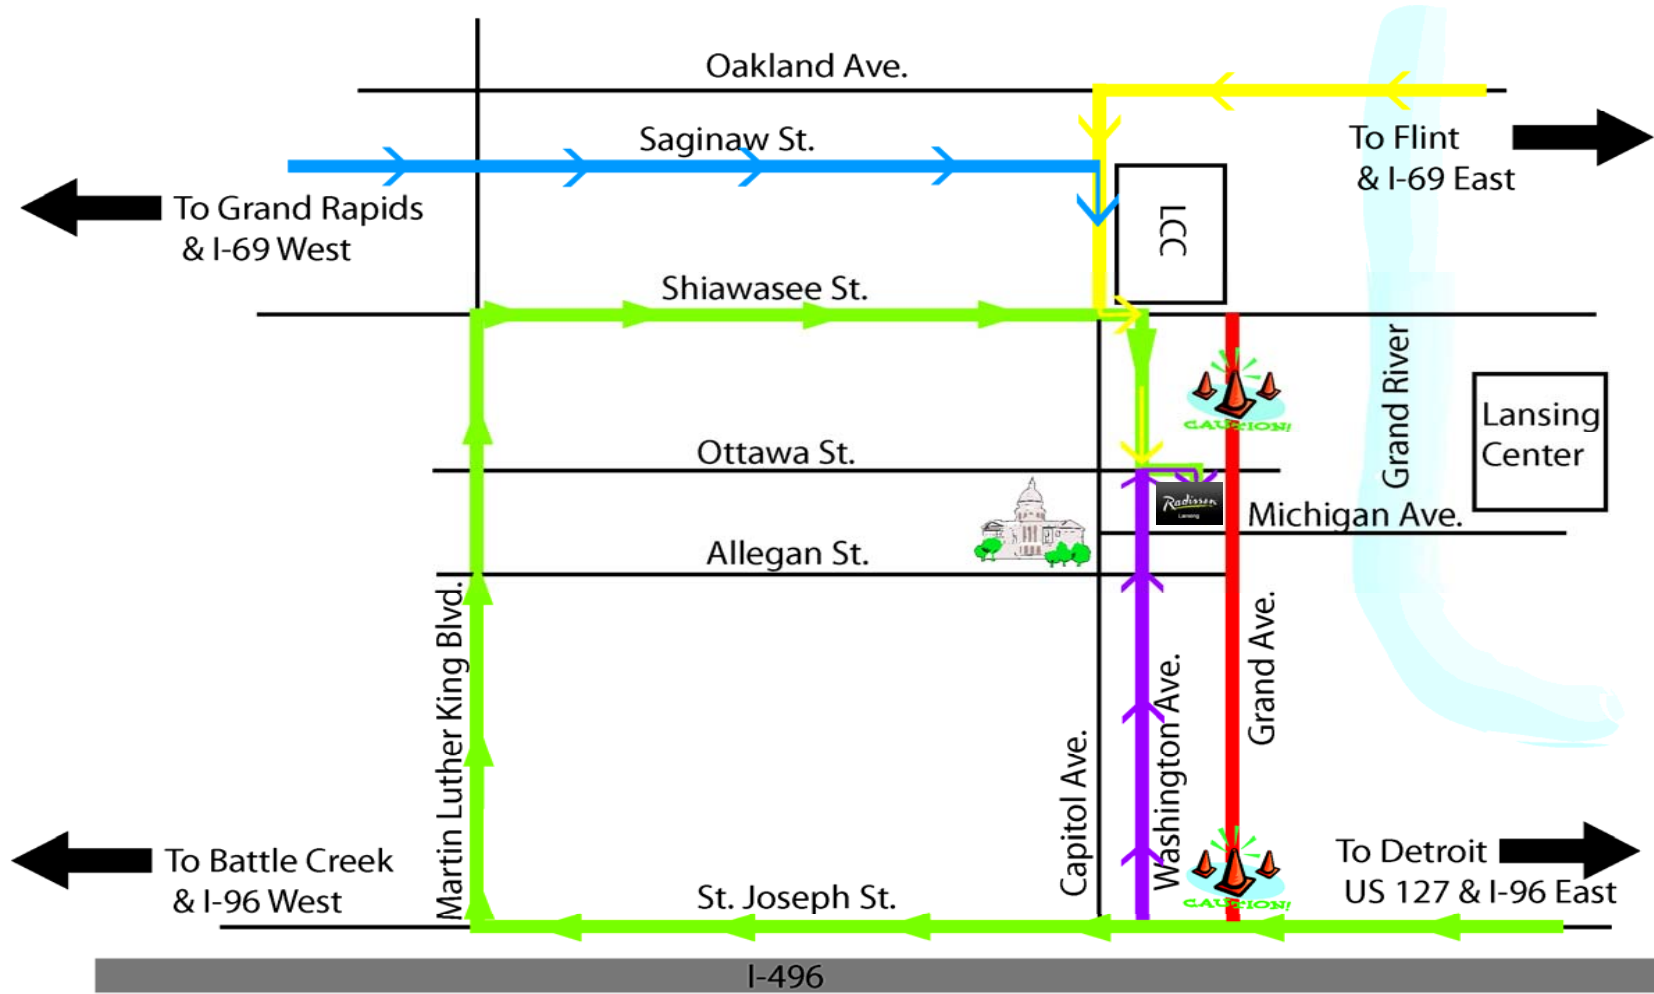

# Hotel-Recommended Detour Map

Recommended Directions are on [Page 2](#)

## Recommended Directions

[Click Below to Jump to Directions](#)

1. From 496-E to Radisson Lansing - **BATTLE CREEK to HOTEL**
2. From Capitol City Airport to Radisson Lansing - **AIRPORT to HOTEL**
3. From I-496 W to Radisson Lansing - **DETROIT to HOTEL**
4. From I-96 E to Radisson Lansing - **GRAND RAPIDS to HOTEL**
5. From Michigan Ave to Radisson Lansing - **MSU to HOTEL**
6. From US-127 S to Radisson Lansing - **FROM NORTH**
7. From I-69 W to Radisson Lansing - **FROM FLINT**

From 496-E to Radisson Lansing  
**FROM BATTLE CREEK**

- |   |  |        |
|---|--|--------|
|   | 1: Begin on I-69 toward LANSING.                                   |        |
|  | 2: Merge onto I-496 E via EXIT 95 toward DOWNTOWN LANSING.         | 5.6 mi |
|  | 3: Take EXIT 5 toward MARTIN LUTHER KING BLVD.                     | 0.3 mi |
|  | 4: Turn LEFT at 2 <sup>nd</sup> Light onto MARTIN LUTHER KING BLVD | 0.7 mi |
|  | 5: Turn RIGHT at 5 <sup>th</sup> Light onto SHIAWASEE ST.          | 0.7 mi |
|  | 6: Turn RIGHT after 3 Lights onto WASHINGTON SQ.                   | 0.1 mi |
|  | 7: Turn LEFT at 2 <sup>nd</sup> Stop Sign onto OTTAWA ST.          | 0.1 mi |
|  | 8: End at 111 N Grand Ave Lansing, MI 48933-1360                   |        |

From I-496 W to Radisson Lansing  
**FROM DETROIT**

-  1: Start on I-96 W
-  2: Merge onto I-496 W via EXIT 106B toward DOWNTOWN LANSING. 5.3 mi
-  3: Take EXIT 7A toward GRAND AVE/ DOWNTOWN. 0.5 mi
-  4: Take the GRAND AVE ramp toward DOWNTOWN. 0.2 mi
-  5: Continue STRAIGHT onto ST JOSEPHS ST. 1.0 mi
-  6: Turn RIGHT at 5<sup>th</sup> Light onto MLK BLVD. 0.7 mi
-  5: Turn RIGHT at 5<sup>th</sup> Light onto SHIAWASSEE ST. 0.7 mi
-  6: Turn RIGHT after 3 Lights onto WASHINGTON SQ. 0.1 mi
-  7: At 2<sup>nd</sup> Stop Sign Turn LEFT onto Ottawa ST. 0.1 mi
-  8: End at 111 N Grand Ave Lansing, MI 48933-1360