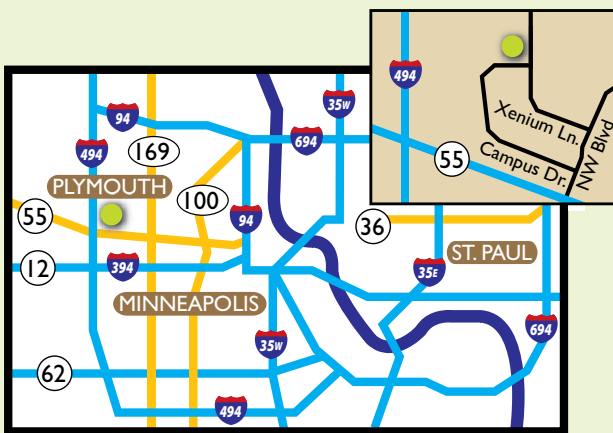

3131 Campus Drive
Plymouth, Minnesota 55441
Telephone: (763) 559-6600
Fax: (763) 559-1053
radisson.com/minneapolismn_plymouth

Directions

From the SOUTH:

- I-494 W to exit 23 for Rockford Rd/ Cty Rd 9
- Turn right at Rockford Rd
- Turn right at Vinewood Lane N which will turn into Xenium Lane N
- The Radisson will be on your right just past a residential area

From the NORTH:

- Head south on I-94 E
- Slight right at I-494 S
- Take exit 23 for Rockford Rd/Cty Rd 9
- Turn left at Rockford Rd
- Turn right at Vinewood Lane N which will turn into Xenium Lane N
- The Radisson will be on your right just past a residential area

From the WEST:

- US-12 to exit 1A for I-494
- Keep left and merge onto I-494 N
- Take exit 23 for Rockford Rd/Cty Rd 9
- Turn right at Rockford Rd
- Turn right at Vinewood Lane N which will turn into Xenium Lane N
- The Radisson will be on your right just past a residential area

From the EAST:

- I-94 W to exit 231A for I-394 W / US-12 W
- Take exit 1A for I-494
- Keep right at the fork, follow signs for I-494 and merge onto I-494 N
- Take exit 23 for Rockford Rd / Cty Rd 9
- Turn right on Rockford Rd
- Turn right at Vinewood Lane N which will turn into Xenium Lane N
- The Radisson will be on your right just past a residential area

Radisson®