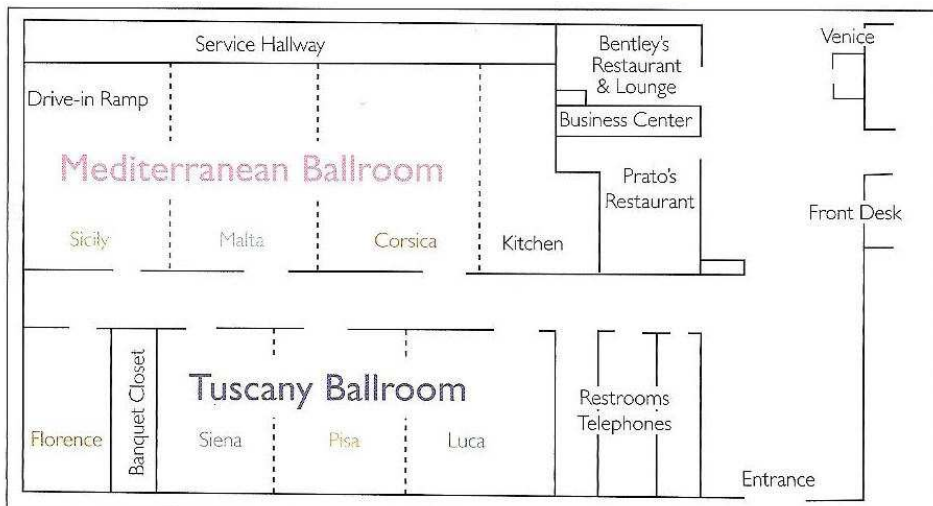

Florence	33'x23'	759	12'	65	50	35	20	70

Venice	14'x15'	210	9'					

Meeting Accommodations:

- Complete catering and conference service staff and audiovisual team
- Wireless high-speed Internet access
- 7,200 square feet of meeting and exhibit space
- Beautifully appointed boardroom
- A customized group conference package may be arranged to include breakfast, lunch, dinner, guestrooms, meeting rooms, a.m./p.m. breaks, standard A/V equipment and all taxes and gratuities

Facilities & Services:

- 172 guestrooms and suites
- Express Yourself™ check-in
- Flight screens with arrival and departure information
- Complimentary airport shuttle
- Complimentary self-parking
- Prato's, Radisson Tulsa Airport's full-service restaurant
- Bentley's, Radisson Tulsa Airport's lounge
- Room service available
- 24-hour convenience center offering food, beverages, and sundries
- Non-smoking and handicap accessible rooms available
- 24-hour business center
- ATM
- Valet laundry available
- Gold Points™ frequent traveler program

Recreation:

- Outdoor swimming pool
- Fitness center
- Nearby golf courses

Area Attractions:

- Tulsa Port of Catoosa
- Tulsa Expo Square
- Tulsa Zoo
- Downtown Convention Center
- Air and Space Museum

RESERVATIONS WORLDWIDE

www.radisson.com

1-800-333-3333

2201 North 77th East Avenue

Tulsa, OK 74115

Telephone: 1-918-835-9911

Fax: 1-918-838-2452

www.radisson.com/tulsaok