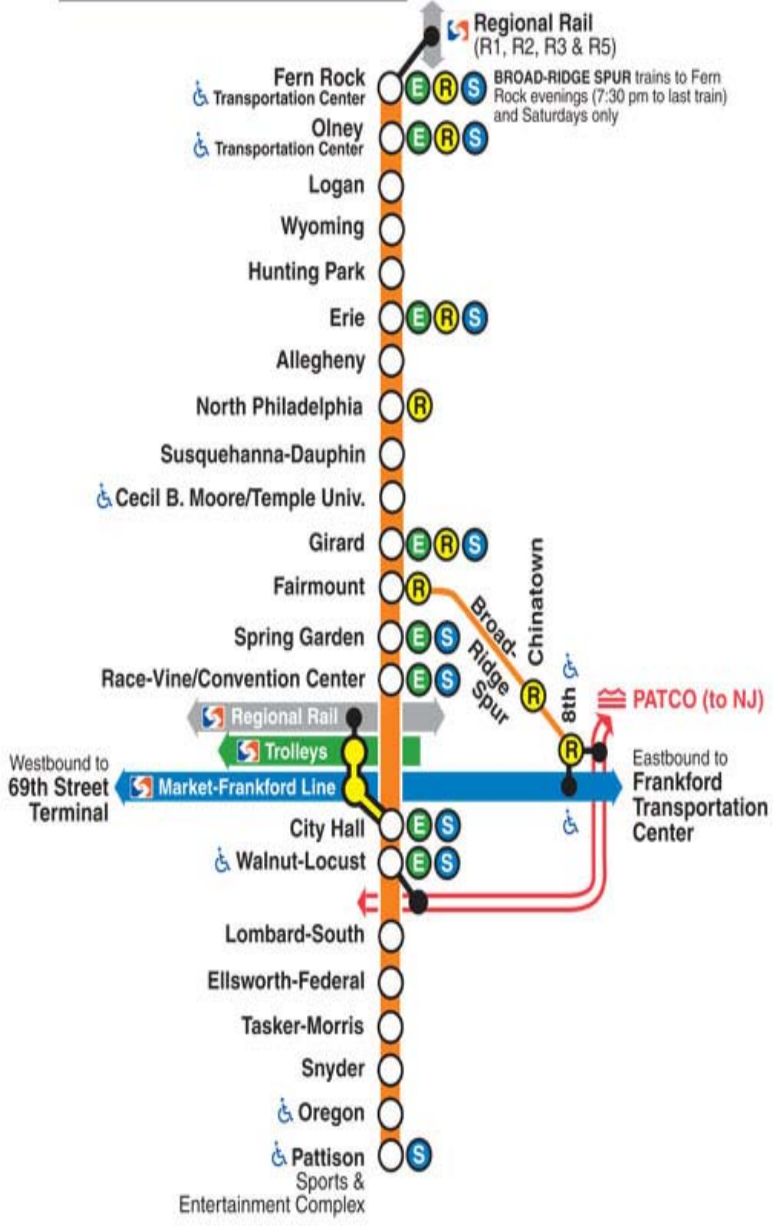

# SEPTA Broad Street Line

## Types of Train Service

- 
**LOCAL** trains (showing *white* marker lights) stop at all stations on the Broad Street Line
- 
**EXPRESS** trains (showing *green* lights) stop at selected stations between Walnut-Locust and Fern Rock
- 
**BROAD-RIDGE SPUR** trains (showing *yellow* lights) connect to 8th and Market Sts Monday-Saturday
- 
**SPECIAL** trains (showing *blue* lights) for extra service to special sports and entertainment events at Pattison

## Pedestrian Connections

-  Free interchange between Broad Street Line and other transit
-  Pedestrian connection (not a free interchange)