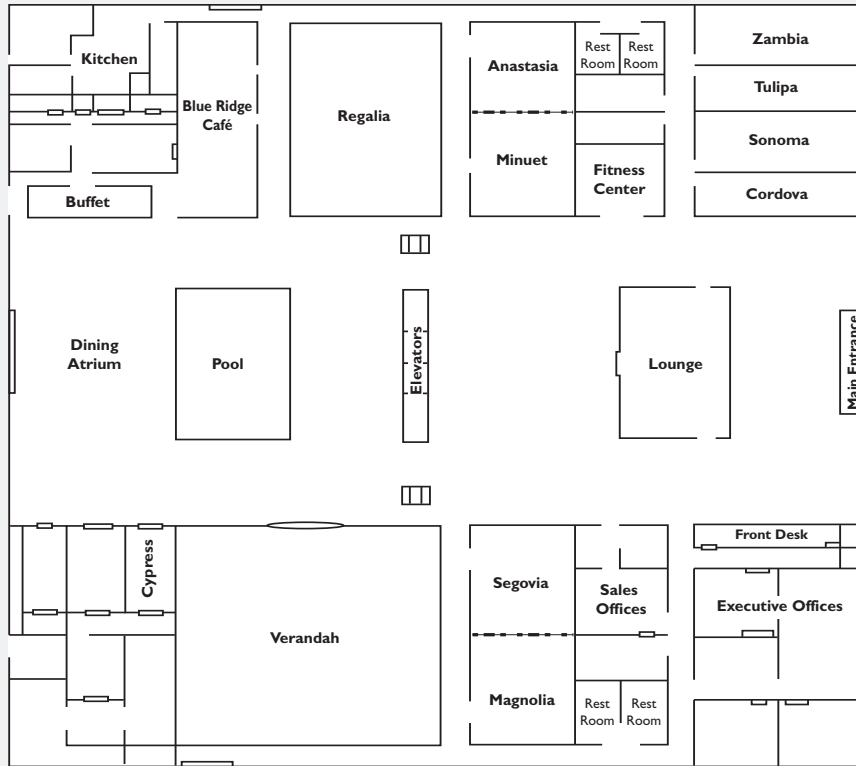

Facilities

- 11 flexible conference rooms
- 13,000 square feet of banquet space accommodating 10 to 400 people
- Extensive catering for an array of events
- Special wedding packages
- Oversized first class rooms with two luxurious queen size beds
- Luxurious suites featuring a king bed and sleeper sofa
- 24-Hour Business Center with wireless high-speed internet access
- 5 story atrium with indoor heated pool
- On-site fitness center
- Blue Ridge Café Restaurant
- Atrium lobby bar and lounge
- Ample free parking
- Complimentary shuttle to and from the airport and within surrounding area

Radisson®

Function Room	Sq Ft	Theater	Classroom	Conference	Reception	Banquet (10 rounds)
Verandah	3776	300	230	75	250	200
Regalia	2242	200	140	75	200	140
Anastasia/Minuet	1121	100	48	50	100	80
Segovia/Magnolia	1121	100	48	50	100	80
Zambia	720	75	42	20	60	40
Conference Suite	600	N/A	N/A	8-10	N/A	N/A
Cypress	552	N/A	N/A	14	N/A	N/A
Anastasia	551	50	24	22	50	40
Minuet	551	50	24	22	50	40
Segovia	551	50	24	22	50	40
Magnolia	551	50	24	22	50	40
Cordova	504	60	30	20	40	30
Sonoma	504	60	30	20	40	30
Tulipa	450	35	18	16	30	16