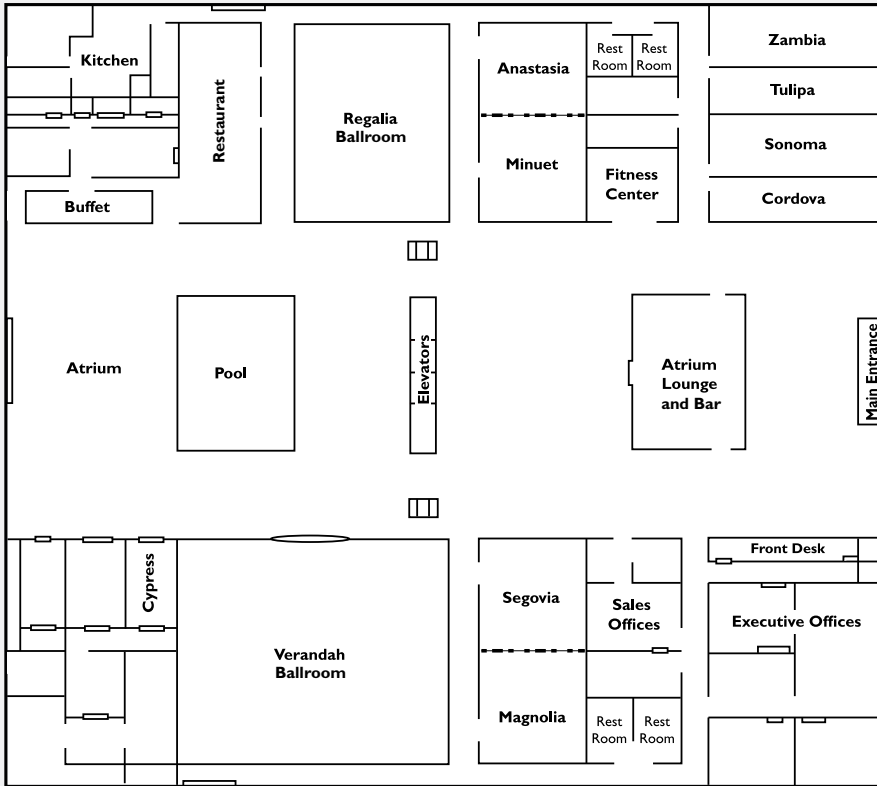

FACILITIES

- 11 Flexible conference rooms
- 13,000 square feet of banquet and meeting space accommodating 10 to 400 people
- Extensive catering for an array of events
- Wedding and Family reunion packages available
- Oversized deluxe rooms with two luxurious queen size Radisson Sleep Number® beds
- Luxurious suites featuring our Radisson Sleep Number® beds and a sofa bed in a separate living room
- 24-Hour business center with complimentary wireless highspeed Internet access available throughout the hotel
- 5-story atrium with a heated indoor pool
- On-site fitness center
- Restaurant serving breakfast, lunch and dinner
- Room Service available
- Atrium Lounge and Bar
- Ample free parking
- Complimentary shuttle to and from Greenville/ Spartanburg International Airport and within surrounding area

Radisson®

FUNCTION ROOM	Sq. Ft	Theater	Classroom	Conference	Reception	Banquet (10 rounds)
Verandah Ballroom	3776	300	230	75	250	200
Regalia Ballroom	2242	200	140	75	200	140
Anastasia/Minuet	1121	100	48	50	100	80
Segovia/Magnolia	1121	100	48	50	100	80
Zambia	720	75	42	20	60	40
Conference Suite	600	N/A	N/A	8-10	N/A	N/A
Cypress	552	N/A	N/A	14	N/A	N/A
Anastasia	551	50	24	22	50	40
Minuet	551	50	24	22	50	40
Segovia	551	50	24	22	50	40
Magnolia	551	50	24	22	50	40
Cordova	504	60	30	20	40	30
Sonoma	504	60	30	20	40	30
Tulipa	450	35	18	16	30	16