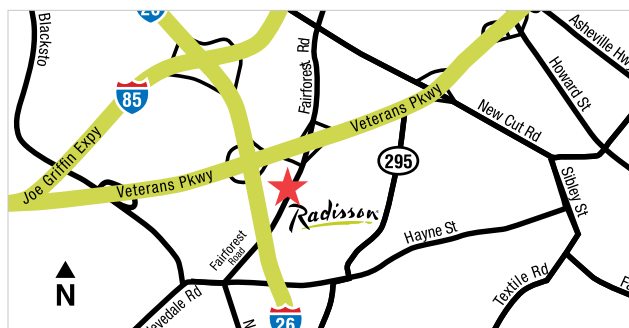

LOCATION

- Located at the intersection of I-85 & I-26 corridor
- Just 16 miles from Greenville Spartanburg International Airport and 6 miles from Spartanburg Downtown Airport

9027 Fairforest Road,
Spartanburg, SC 29301
www.radisson.com/spartanburgsc
TEL 864.574.2111
FAX 864.576.7602
SALES FAX 864.576.0431

From I-85 North

- Take I-85 Business South exit (Exit 77) Towards Spartanburg
- Merge onto I-85 Business
- Take Exit 2C (Fairforest Road) and continue straight
- Turn right onto Fairforest Road
- The Radisson will be on the right

From I-26 East

- Take I-85 Business North (Exit 19B) Towards Spartanburg
- Merge onto I-85 Business
- Take Exit 2C (Fairforest Road) and continue straight
- Turn right onto Fairforest Road
- The Radisson will be on the right

From I-26 West

- Take I-85 Business North (Exit 19B) towards Spartanburg
- Merge onto I-85 Business
- Take Exit 2C (Fairforest Road) and continue straight
- Turn right onto Fairforest Road
- The Radisson will be on the right