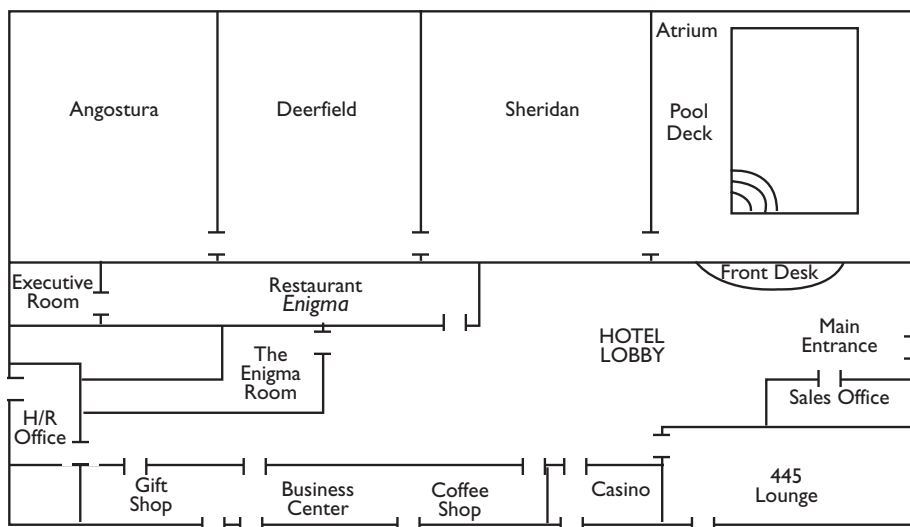

guest services

Meeting and Banquet Facilities

	THEATER	CLASSRM	BANQUET	DIMENSIONS	SQ. FT.	CEILING
Ballroom	300	100	225	57'x41'	2,337	10'
Sheridan	75	30	50	41'x19'	779	10'
Deerfield	75	30	50	41'x19'	779	10'
Angostura	75	30	50	41'x19'	779	10'
Executive	45	25	45	26'x21'	546	10'