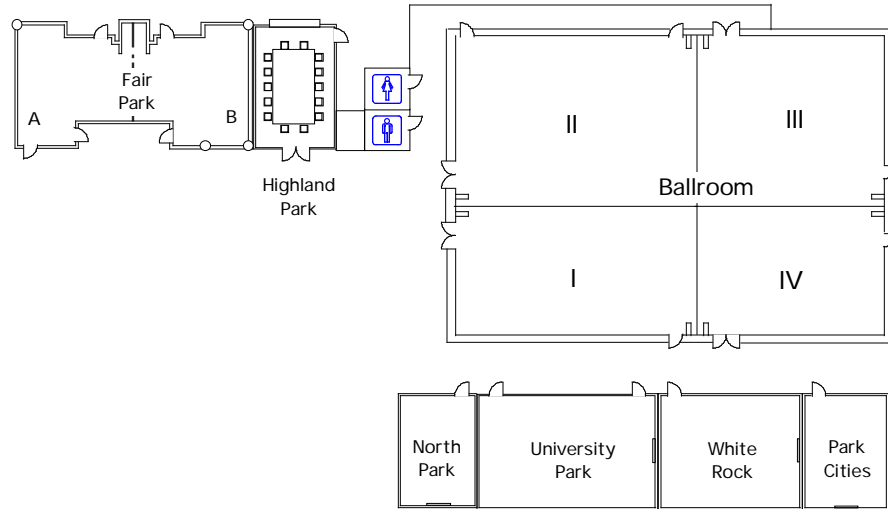

Radisson Hotel Central Dallas
 6060 North Central Expresway
 Dallas, Texas
 75206

Telephone: 214-750-6060

Fax: 214 691-6581

www.radisson.com/dallastx_centralexpy

	Size	Sq. Ft.	Theatre	Rounds of 8	Rounds of 10	Classroom 2 per 6'	Classroom 3 per 6'	U Shape 3 per 6'	Hollow Square	Conference	Reception
Ballroom	66'X94'X12'	6,204	749	344	460	272	324	N/A	N/A	N/A	650
Salon I	28'X53'X12'	1,484	160	96	100	60	90	33	52	50	155
Salon II	37'X53'X12'	1,961	206	120	120	80	120	42	64	50	210
Salon III	37'X41'X12'	1,517	142	96	120	56	84	36	52	44	155
Salon IV	28'X41'X12'	1,148	126	80	80	42	63	30	46	44	120
Salons I/II	66'X52'X12'	3,432	377	216	240	158	216	60	88	N/A	365
Salons III/IV	41'X66'X12'	2,706	288	176	200	104	144	51	76	N/A	285
Salons I/IV	28'X94'X12'	2,632	306	176	160	110	165	48	88	N/A	280
Salons II/III	37'X94'X12'	3,478	378	216	240	152	204	54	94	N/A	360
Fair Park	18'X48'X15'3"	864	77	56	60	32	48	27	36	34	70
Fair Park A	18'X25'X15'3"	450	28	24	30	12	18	12	18	16	30
Fair Park B	18'X24'X15'3"	432	28	24	30	16	24	15	22	16	40
Highland Park	17'X26'X11'3"	442	N/A	N/A	N/A	N/A	N/A	N/A	N/A	14+	N/A
North Park	16'X24'X8'4"	384	40	24	20	14	21	15	22	24	40
Park Cities	17'8"X24'X10'	432	40	24	20	14	21	15	22	24	45
University Park	24'X38'X10'	912	80	56	60	40	60	27	46	44	97
White Rock	24'X30'X10'	720	60	48	50	28	42	21	34	30	75